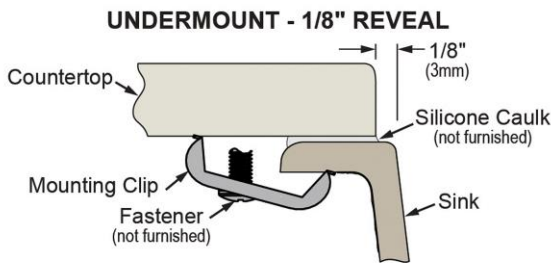

Product Compliance: CSA B45.5/IAPMO Z124
Accessory: ASME A112.18.2/CSA B125.2

Template is available for download at [elkay.com](#). CAD software will be required to open the template.

Cutout Dimensions for Drop-in Installation:
30-3/4" X 17-3/4" W/ 3/8" RADIUS

[Clean and Care Manual \(PDF\)](#)
[Installation Instructions \(PDF\) - 1000005238](#)
[Warranty \(PDF\)](#)

Installation Profile:

Designed to affix to the underside of any solid surface countertop.

PART: _____ QTY: _____
 PROJECT: _____
 CONTACT: _____
 DATE: _____
 NOTES: _____
 APPROVAL: _____