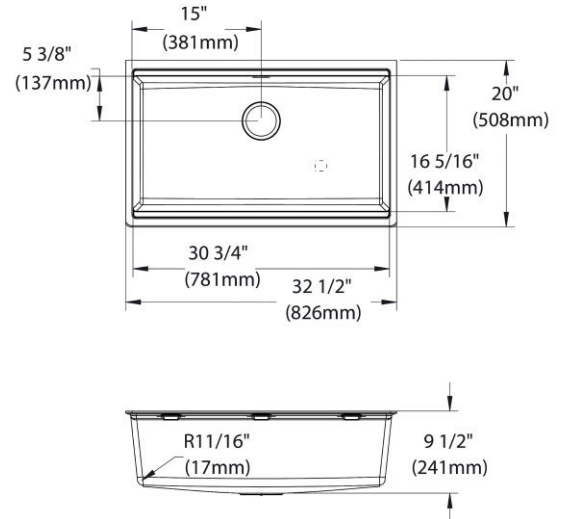

Installation Type:	Undermount
Material:	Quartz
Special Features:	Workstation
Finish:	Graphite (GT), Greystone (GS), Matte Black (MB), White (WH)
Number of Bowls:	1
Sink Dimensions:	32-1/2" x 19-3/8" x 9-3/8"
Bowl 1 Dimensions:	30-3/4" x 16-3/16" x 9-1/16"
Drain Size:	3-5/8" (92mm)
Drain Location:	Rear Center
Minimum Cabinet Size:	36"
Mounting Hardware:	No
Template Included:	No
Cutout Template #:	2000001751

Product Compliance: CSA B45.5/IAPMO Z124
Accessory: ASME A112.18.2/CSA B125.2

Template is available for download at [elkay.com](#). CAD software will be required to open the template.

Cutout Dimensions for Drop-in Installation:
30-3/4" X 17-3/4" W/ 3/8" RADIUS

[Clean and Care Manual \(PDF\)](#)
[Installation Instructions \(PDF\) - 1000005238](#)
[Warranty \(PDF\)](#)

Installation Profile:

Designed to affix to the underside of any solid surface countertop.

PART: _____ QTY: _____
 PROJECT: _____
 CONTACT: _____
 DATE: _____
 NOTES: _____
 APPROVAL: _____