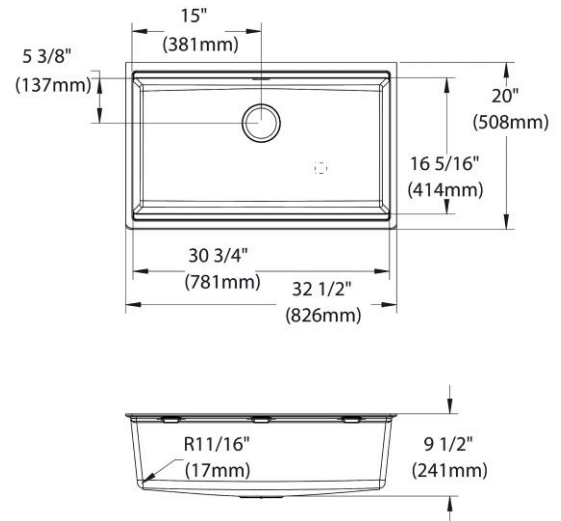

Included with Product: LKQCBG2813SS Grid,
LKQCCB1217AC Cutting Board,
LKQCC0717SS Colander,
LKQCDR0717SS Drying Rack,
LKQCDR1217RU Roll-up Rack,
LKQS35,
LKQD35,
LKCLKIT

A Century of Tradition and Quality. For more than 100 years, Elkay has been making innovative products and providing exceptional customer care. We take pride in offering plumbing products that make life easier, inspire change and leave the world a better place.

Product Compliance: CSA B45.5/IAPMO Z124
Accessory: ASME A112.18.2/CSA B125.2

Sinks are listed by IAPMO® as meeting the applicable requirements of the Uniform Plumbing Code®, International Plumbing Code®, and National Plumbing Code of Canada.

[Clean and Care Manual (PDF)](#)
[Installation Instructions (PDF) - 1000005238](#)
[Warranty (PDF)](#)