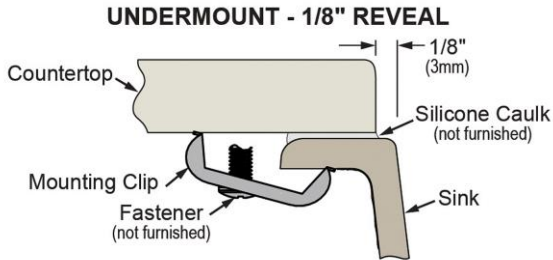

Designed to affix to the underside of any solid surface countertop.

PART: _____ QTY: _____
PROJECT: _____
CONTACT: _____
DATE: _____
NOTES: _____
APPROVAL: _____