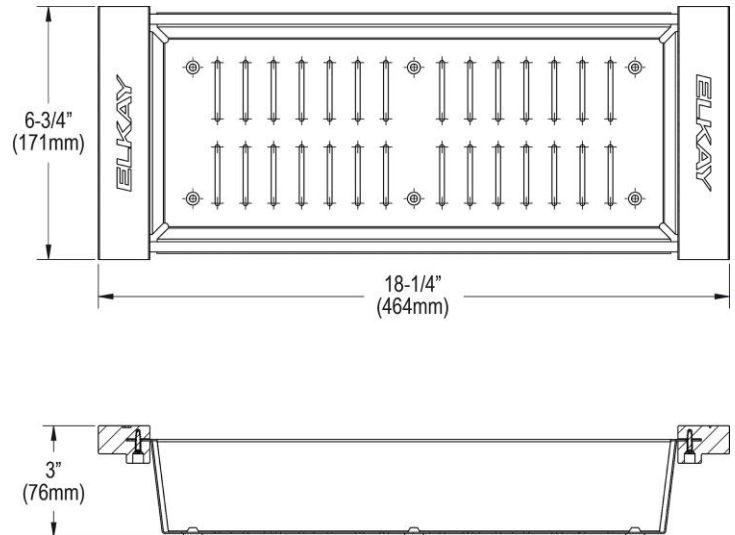

A Century of Tradition and Quality.

For more than 100 years, Elkay has been making innovative products and providing exceptional customer care. We take pride in offering plumbing products that make life easier, inspire change and leave the world a better place.

[Clean and Care Manual (PDF)](#)
[Warranty (PDF)](#)