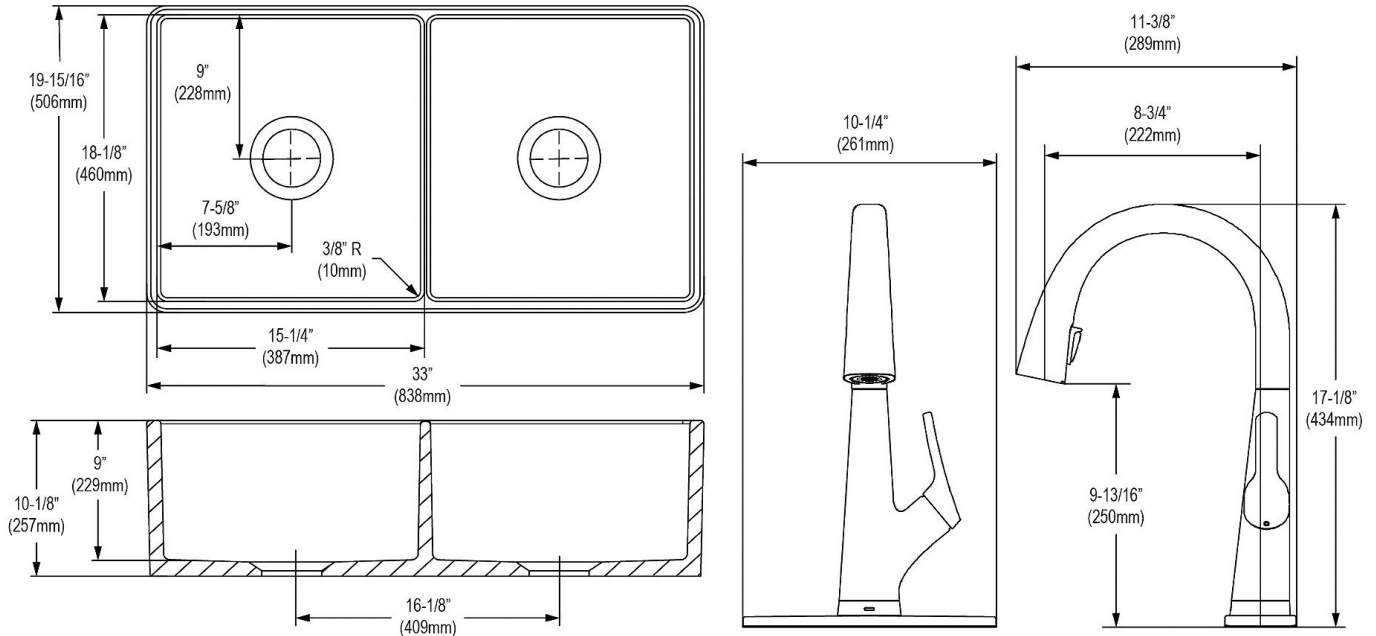

Installation Type:	Sink Kits, Farmhouse
Material:	Fireclay
Finish:	White (WH)
Number of Bowls:	2
Sink Dimensions:	33" x 19-15/16" x 10-1/8"
Bowl 1 Dimensions:	15-1/4" x 18-1/8" x 9"
Bowl 2 Dimensions:	15-1/4" x 18-1/8" x 9"
Drain Size:	3-1/2" (89mm)
Drain Location:	Center
Minimum Cabinet Size:	36"
Mounting Hardware:	Included
Template Included:	Yes

Installation Profile:

†Not furnished
Designed to affix to the underside of any solid surface countertop.

PART: _____ QTY: _____
PROJECT: _____
CONTACT: _____
DATE: _____
NOTES: _____
APPROVAL: _____

In keeping with our policy of continuing product improvement, Elkay reserves the right to change product specifications without notice. Please visit elkay.com for the most current version of Elkay product specification sheets. This specification describes an Elkay product with design, quality, and functional benefits to the user. When making a comparison of other producers' offerings, be certain these features are not overlooked.

Included Accessories		
LKAV7051FCR	Elkay Avado Single Hole 2-in-1 Kitchen Faucet with Filtered Drinking Water, Chrome Spec Sheet (PDF)	
LK99FC	Elkay Deluxe Drain 3-1/2" Type 304 Stainless Steel Body for Fireclay Sinks Spec Sheet (PDF)	
LKBG1417SS	Elkay Stainless Steel 14" x 16-5/8" x 1-3/8" Bottom Grid Spec Sheet (PDF)	