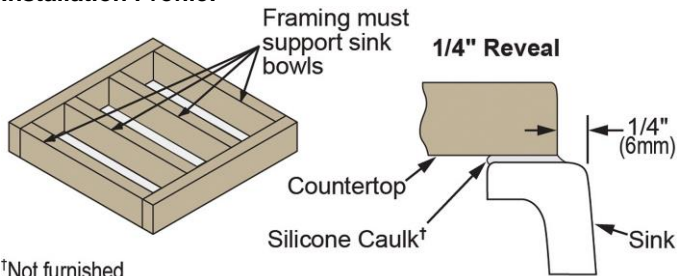

PRODUCT SPECIFICATIONS

Elkay Fireclay 33" x 19-15/16" x 9", Equal Double Bowl Farmhouse Sink Kit with Filtered Faucet, White. Sink is molded from fine fireclay with a durable porcelain glaze providing a finish that is non-porous and resists staining. Naturally sound deadening and Center drain placement.

Installation Type:	Sink Kits, Farmhouse
Material:	Fireclay
Finish:	White (WH)
Number of Bowls:	2
Sink Dimensions:	33" x 19-15/16" x 10-1/8"
Bowl 1 Dimensions:	15-1/4" x 18-1/8" x 9"
Bowl 2 Dimensions:	15-1/4" x 18-1/8" x 9"
Drain Size:	3-1/2" (89mm)
Drain Location:	Center
Minimum Cabinet Size:	36"
Mounting Hardware:	Included
Template Included:	Yes

Installation Profile:

†Not furnished
Designed to affix to the underside of any solid surface countertop.

PART: _____ QTY: _____
PROJECT: _____
CONTACT: _____
DATE: _____
NOTES: _____
APPROVAL: _____

In keeping with our policy of continuing product improvement, Elkay reserves the right to change product specifications without notice. Please visit elkay.com for the most current version of Elkay product specification sheets. This specification describes an Elkay product with design, quality, and functional benefits to the user. When making a comparison of other producers' offerings, be certain these features are not overlooked.