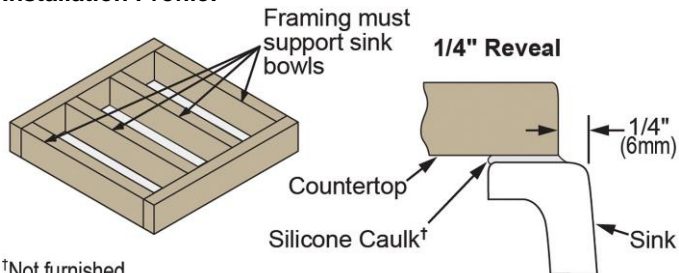

Installation Profile:

†Not furnished
Designed to affix to the underside of any solid surface countertop.

[Clean and Care Manual (PDF)](#)
[Installation Instructions (PDF)](#)
[Warranty (PDF)](#)

PART: _____ QTY: _____
PROJECT: _____
CONTACT: _____
DATE: _____
NOTES: _____
APPROVAL: _____

In keeping with our policy of continuing product improvement, Elkay reserves the right to change product specifications without notice. Please visit elkay.com for the most current version of Elkay product specification sheets. This specification describes an Elkay product with design, quality, and functional benefits to the user. When making a comparison of other producers' offerings, be certain these features are not overlooked.