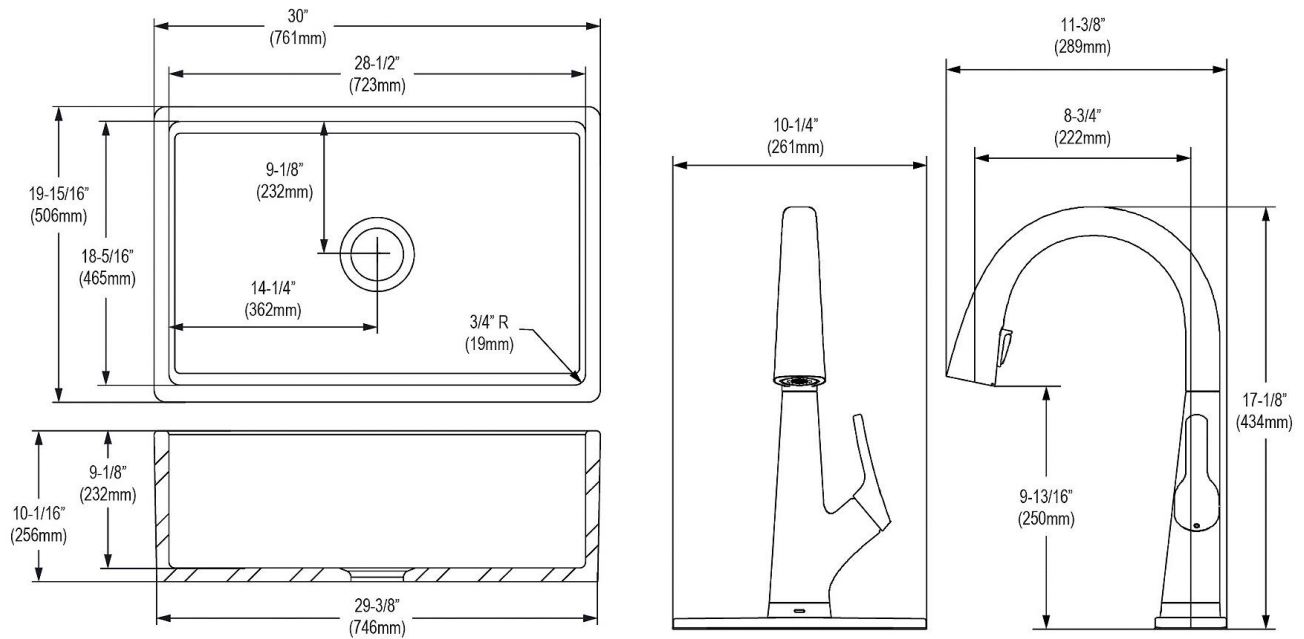

Optional Accessories

LK99FCS	Elkay Deluxe Drain Kit with Satin Finish 3-1/2 Type 304 Stainless Steel Body for Fireclay Sinks Spec Sheet (PDF)	
ERF750	Elkay 750-gallon Residential Replacement Filter Spec Sheet (PDF)	

In keeping with our policy of continuing product improvement, Elkay reserves the right to change product specifications without notice. Please visit elkay.com for the most current version of Elkay product specification sheets. This specification describes an Elkay product with design, quality, and functional benefits to the user. When making a comparison of other producers' offerings, be certain these features are not overlooked.