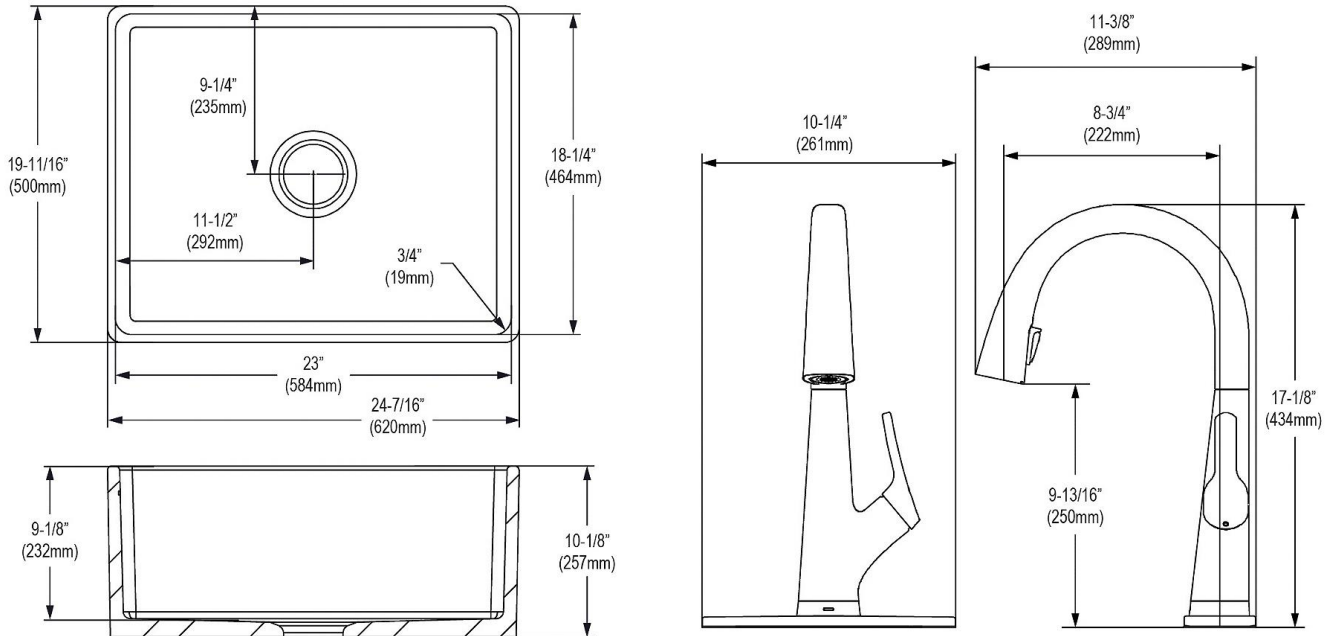

Included Accessories		
LK99FC	Elkay Deluxe Drain 3-1/2" Type 304 Stainless Steel Body for Fireclay Sinks Spec Sheet (PDF)	
LKAV7051FCR	Elkay Avado Single Hole 2-in-1 Kitchen Faucet with Filtered Drinking Water, Chrome Spec Sheet (PDF)	
LKBG2217SS	Elkay Stainless Steel 21-1/4" x 16-9/16" x 1-3/8" Bottom Grid Spec Sheet (PDF)	

ERF750	Elkay 750-gallon Residential Replacement Filter Spec Sheet (PDF)	

In keeping with our policy of continuing product improvement, Elkay reserves the right to change product specifications without notice. Please visit elkay.com for the most current version of Elkay product specification sheets. This specification describes an Elkay product with design, quality, and functional benefits to the user. When making a comparison of other producers' offerings, be certain these features are not overlooked.