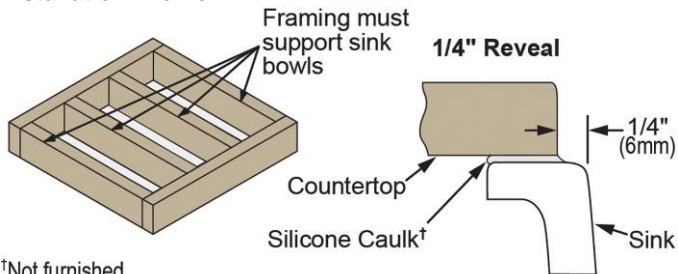

Installation Profile:

†Not furnished
Designed to affix to the underside of any solid surface countertop.

PART: _____ QTY: _____

PROJECT: _____

CONTACT: _____

DATE: _____

NOTES: _____

APPROVAL: _____

In keeping with our policy of continuing product improvement, Elkay reserves the right to change product specifications without notice. Please visit elkay.com for the most current version of Elkay product specification sheets. This specification describes an Elkay product with design, quality, and functional benefits to the user. When making a comparison of other producers' offerings, be certain these features are not overlooked.