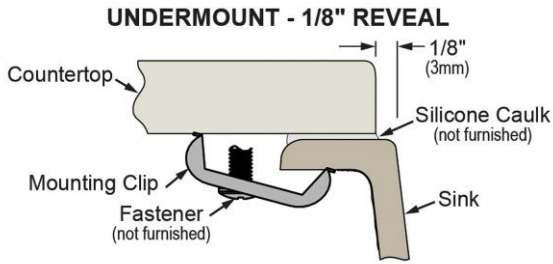

Installation Profile:

Designed to affix to the underside of any solid surface countertop.

[Clean and Care Manual (PDF)](#)
[Installation Instructions (PDF)](#)
[Warranty (PDF)](#)

PART: _____ QTY: _____
PROJECT: _____
CONTACT: _____
DATE: _____
NOTES: _____
APPROVAL: _____

In keeping with our policy of continuing product improvement, Elkay reserves the right to change product specifications without notice. Please visit [elkay.com](#) for the most current version of Elkay product specification sheets. This specification describes an Elkay product with design, quality, and functional benefits to the user. When making a comparison of other producers' offerings, be certain these features are not overlooked.