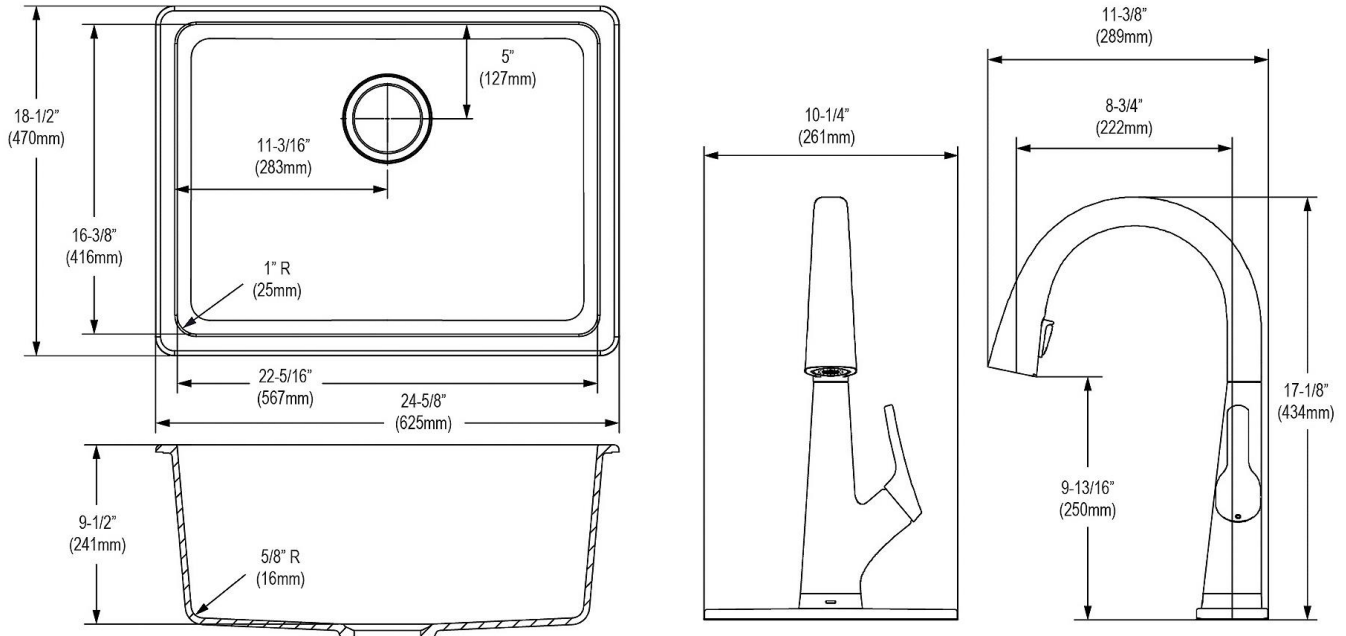

Optional Accessories

LKCBEG2217HW	Elkay Hardwood 23-1/4" x 17-3/8" x 1" Cutting Board Spec Sheet (PDF)	
LK99	Elkay Deluxe 3-1/2" Drain Type 304 Stainless Steel Body Strainer Basket Rubber Seal and Tailpiece Spec Sheet (PDF)	
LKWERBSS	Elkay Stainless Steel 15-3/8" x 12-3/8" x 5-7/16" Rinsing Basket Spec Sheet (PDF)	
ERF750	Elkay 750-gallon Residential Replacement Filter Spec Sheet (PDF)	

In keeping with our policy of continuing product improvement, Elkay reserves the right to change product specifications without notice. Please visit elkay.com for the most current version of Elkay product specification sheets. This specification describes an Elkay product with design, quality, and functional benefits to the user. When making a comparison of other producers' offerings, be certain these features are not overlooked.