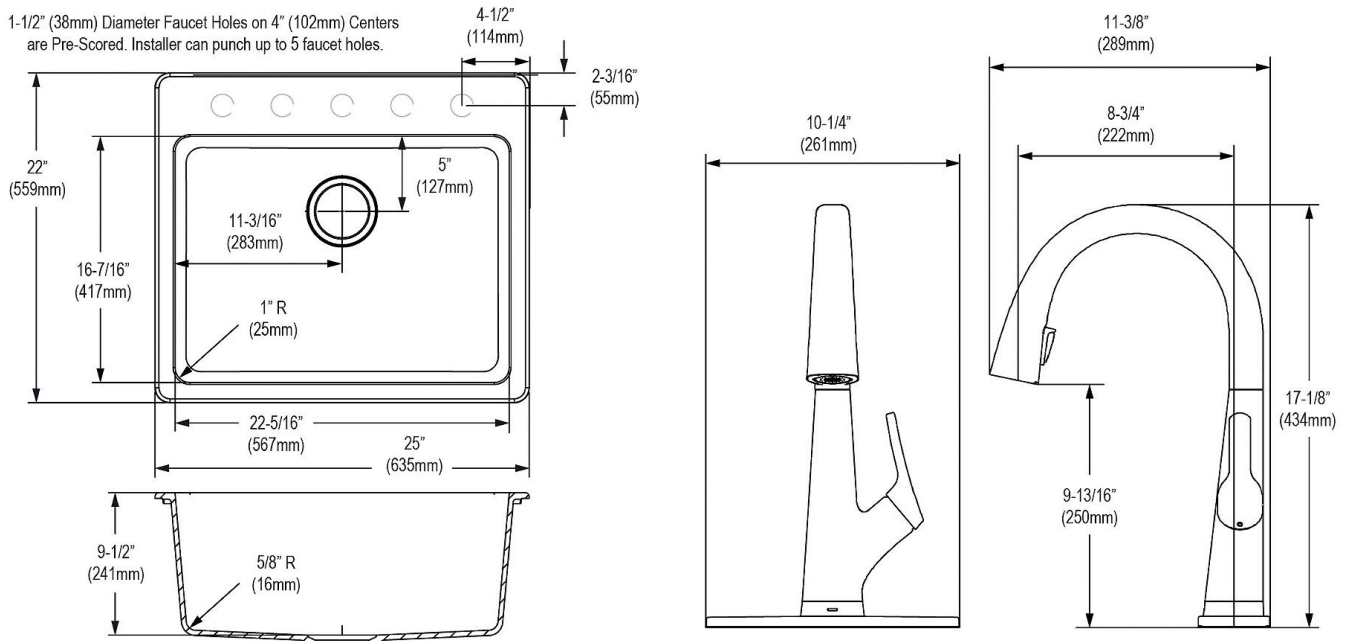

Included Accessories		
LKCLKIT	Elkay Sink Cleaning Kit Spec Sheet (PDF)	
LKOBG2217SS	Elkay Stainless Steel 19-13/16" x 13-13/16" x 1-1/4" Bottom Grid Spec Sheet (PDF)	
LKAV7051FCR	Elkay Avado Single Hole 2-in-1 Kitchen Faucet with Filtered Drinking Water, Chrome Spec Sheet (PDF)	
LKQS35	Elkay Polymer 3-1/2" Drain Fitting with Removable Basket Strainer and Rubber Stopper Spec Sheet (PDF)	

Optional Accessories		
LKCBEG2217HW	Elkay Hardwood 23-1/4" x 17-3/8" x 1" Cutting Board Spec Sheet (PDF)	
LK99	Elkay Deluxe 3-1/2" Drain Type 304 Stainless Steel Body Strainer Basket Rubber Seal and Tailpiece Spec Sheet (PDF)	

In keeping with our policy of continuing product improvement, Elkay reserves the right to change product specifications without notice. Please visit elkay.com for the most current version of Elkay product specification sheets. This specification describes an Elkay product with design, quality, and functional benefits to the user. When making a comparison of other producers' offerings, be certain these features are not overlooked.