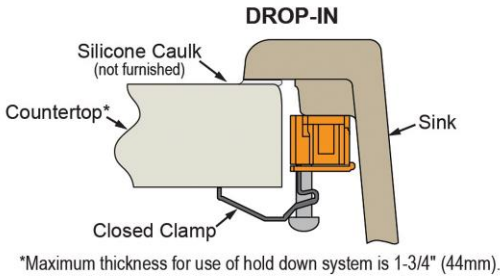

Installation Profile:

PART: _____ QTY: _____
PROJECT: _____
CONTACT: _____
DATE: _____
NOTES: _____
APPROVAL: _____

In keeping with our policy of continuing product improvement, Elkay reserves the right to change product specifications without notice. Please visit [elkay.com](#) for the most current version of Elkay product specification sheets. This specification describes an Elkay product with design, quality, and functional benefits to the user. When making a comparison of other producers' offerings, be certain these features are not overlooked.