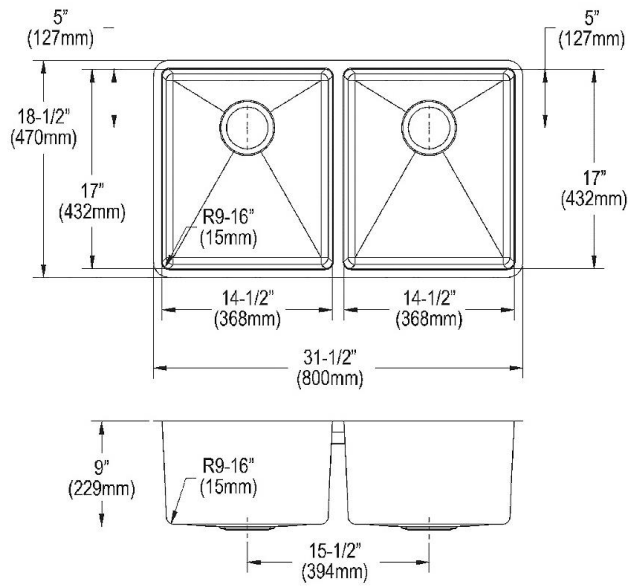

Installation Type:	Undermount
Material:	304 Stainless Steel
Finish:	Polished Satin
Gauge:	18
Sound Deadening:	Full spray sides and bottom with Sides and Bottom pads
Number of Bowls:	2
Sink Dimensions:	31-1/2" x 18-1/2" x 9"
Bowl 1 Dimensions:	14-1/2" x 17" x 9"
Bowl 2 Dimensions:	14-1/2" x 17" x 9"
Drain Size:	3-1/2" (89mm)
Drain Location:	Rear Center
Minimum Cabinet Size:	36"
Mounting Hardware:	Included
Template Included:	Yes
Cutout Template #:	1000001381

Installation Profile:

Designed to affix to the underside of any solid surface countertop.

PART: _____ QTY: _____
 PROJECT: _____
 CONTACT: _____
 DATE: _____
 NOTES: _____
 APPROVAL: _____

In keeping with our policy of continuing product improvement, Elkay reserves the right to change product specifications without notice. Please visit elkay.com for the most current version of Elkay product specification sheets. This specification describes an Elkay product with design, quality, and functional benefits to the user. When making a comparison of other producers' offerings, be certain these features are not overlooked.