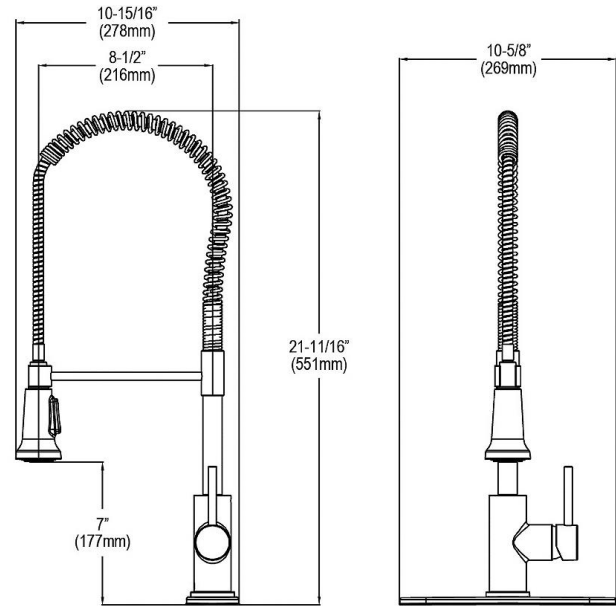

PRODUCT SPECIFICATIONS

Elkay Crosstown® 18 Gauge Stainless Steel 31-1/2" x 18-1/2" x 9", Equal Double Bowl Undermount Sink & Faucet Kit with Bottom Grid & Drain. Sink is manufactured from 18 gauge 304 Stainless Steel with a Polished Satin finish, Rear Center drain placement, and Full spray sides and bottom with Sides and Bottom pads.

Installation Type:	Undermount
Material:	304 Stainless Steel
Finish:	Polished Satin
Gauge:	18
Sound Deadening:	Full spray sides and bottom with Sides and Bottom pads
Number of Bowls:	2
Sink Dimensions:	31-1/2" x 18-1/2" x 9"
Bowl 1 Dimensions:	14-1/2" x 17" x 9"
Bowl 2 Dimensions:	14-1/2" x 17" x 9"
Drain Size:	3-1/2" (89mm)
Drain Location:	Rear Center
Minimum Cabinet Size:	36"
Mounting Hardware:	Included
Template Included:	Yes
Cutout Template #:	1000001381

Product Compliance: ASME A112.19.3/CSA B45.4
Faucet: ASME A112.18.1/CSA B125.1
 NSF 61
 NSF 372 (lead free)
Accessory: ASME A112.18.2/CSA B125.2

[Clean and Care Manual \(PDF\)](#)
[Installation Instructions \(PDF\) - 1000005239](#)
[Installation Instructions \(PDF\) - 1000005235](#) [drain](#)
[Warranty \(PDF\)](#)

Installation Profile:

Designed to affix to the underside of any solid surface countertop.

PART: _____ QTY: _____
 PROJECT: _____
 CONTACT: _____
 DATE: _____
 NOTES: _____
 APPROVAL: _____

In keeping with our policy of continuing product improvement, Elkay reserves the right to change product specifications without notice. Please visit elkay.com for the most current version of Elkay product specification sheets. This specification describes an Elkay product with design, quality, and functional benefits to the user. When making a comparison of other producers' offerings, be certain these features are not overlooked.