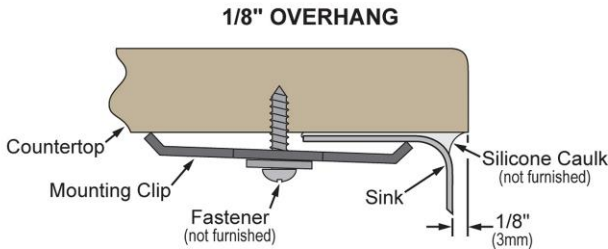

PRODUCT SPECIFICATIONS

Elkay Crosstown® 18 Gauge Stainless Steel 31-1/2" x 18-1/2" x 9", Equal Double Bowl Undermount Sink & Faucet Kit with Bottom Grid & Drain. Sink is manufactured from 18 gauge 304 Stainless Steel with a Polished Satin finish, Rear Center drain placement, and Full spray sides and bottom with Sides and Bottom pads.

Installation Type:	Undermount
Material:	304 Stainless Steel
Finish:	Polished Satin
Gauge:	18
Sound Deadening:	Full spray sides and bottom with Sides and Bottom pads
Number of Bowls:	2
Sink Dimensions:	31-1/2" x 18-1/2" x 9"
Bowl 1 Dimensions:	14-1/2" x 17" x 9"
Bowl 2 Dimensions:	14-1/2" x 17" x 9"
Drain Size:	3-1/2" (89mm)
Drain Location:	Rear Center
Minimum Cabinet Size:	36"
Mounting Hardware:	Included
Template Included:	Yes
Cutout Template #:	1000001381

Template is available for download at elkay.com. CAD software will be required to open the template.

Included with Product: 2x Custom fit bottom grid CTXBG1316, 2x deep strainer drain LKDD and faucet LKAV2061MBCR

Installation Profile:

Designed to affix to the underside of any solid surface countertop.

PART: _____ QTY: _____
 PROJECT: _____
 CONTACT: _____
 DATE: _____
 NOTES: _____
 APPROVAL: _____

In keeping with our policy of continuing product improvement, Elkay reserves the right to change product specifications without notice. Please visit elkay.com for the most current version of Elkay product specification sheets. This specification describes an Elkay product with design, quality, and functional benefits to the user. When making a comparison of other producers' offerings, be certain these features are not overlooked.