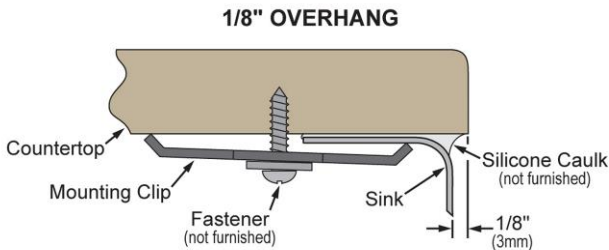

PRODUCT SPECIFICATIONS

Elkay Crosstown® 18 Gauge Stainless Steel 31-1/2" x 18-1/2" x 9", Single Bowl Undermount Sink & Faucet Kit with Drain. Sink is manufactured from 18 gauge 304 Stainless Steel with a Polished Satin finish, Rear Right drain placement, and Full spray sides and bottom with Sides and Bottom pads.

Installation Type:	Undermount
Material:	304 Stainless Steel
Finish:	Polished Satin
Gauge:	18
Sound Deadening:	Full spray sides and bottom with Sides and Bottom pads
Number of Bowls:	1
Sink Dimensions:	31-1/2" x 18-1/2" x 9"
Bowl 1 Dimensions:	30" x 17" x 9"
Drain Size:	3-1/2" (89mm)
Drain Location:	Rear Right
Minimum Cabinet Size:	36"
Mounting Hardware:	Included
Template Included:	Yes
Cutout Template #:	1000001381

Template is available for download at [elkay.com](#). CAD software will be required to open the template.

Installation Profile:

Designed to affix to the underside of any solid surface countertop.

Included with Product: Deep strainer drain LKDD and faucet LKAV2061MBCR