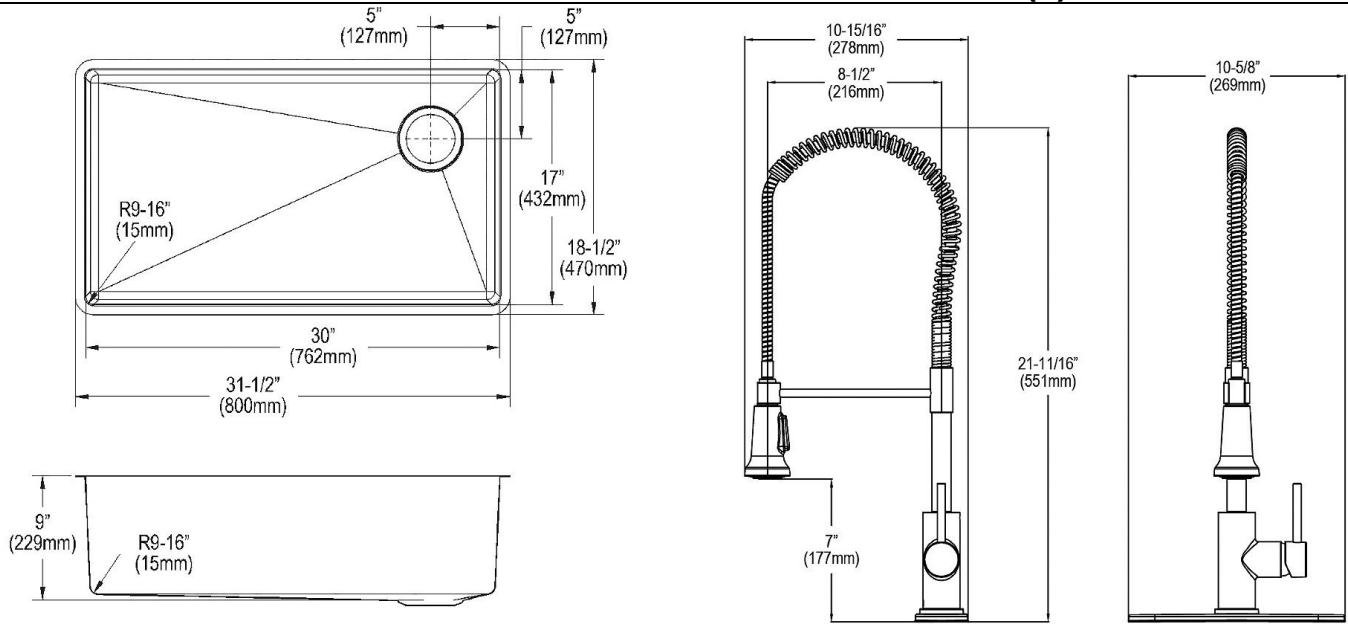

PRODUCT SPECIFICATIONS

Elkay Crosstown® 18 Gauge Stainless Steel 31-1/2" x 18-1/2" x 9", Single Bowl Undermount Sink & Faucet Kit with Drain. Sink is manufactured from 18 gauge 304 Stainless Steel with a Polished Satin finish, Rear Right drain placement, and Full spray sides and bottom with Sides and Bottom pads.

Installation Type:	Undermount
Material:	304 Stainless Steel
Finish:	Polished Satin
Gauge:	18
Sound Deadening:	Full spray sides and bottom with Sides and Bottom pads
Number of Bowls:	1
Sink Dimensions:	31-1/2" x 18-1/2" x 9"
Bowl 1 Dimensions:	30" x 17" x 9"
Drain Size:	3-1/2" (89mm)
Drain Location:	Rear Right
Minimum Cabinet Size:	36"
Mounting Hardware:	Included
Template Included:	Yes
Cutout Template #:	1000001381

Template is available for download at [elkay.com](#). CAD software will be required to open the template.

Installation Profile:

Designed to affix to the underside of any solid surface countertop.

Included with Product: Deep strainer drain LKDD and faucet LKAV2061MBCR

Optional Accessories		
CTXBG2815	Elkay Crosstown Stainless Steel 28-1/2" x 15-1/2" x 1-1/4" Bottom Grid Spec Sheet (PDF)	

In keeping with our policy of continuing product improvement, Elkay reserves the right to change product specifications without notice. Please visit elkay.com for the most current version of Elkay product specification sheets. This specification describes an Elkay product with design, quality, and functional benefits to the user. When making a comparison of other producers' offerings, be certain these features are not overlooked.