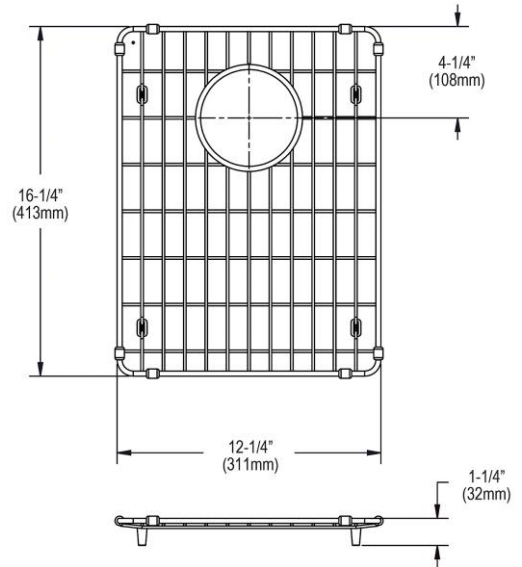

Material:	Stainless Steel
Finish:	Polished Stainless Steel
Dimensions:	16-1/4" x 12-1/4" x 1-1/4"
Fits Bowl Size(s):	14" X18"

AMERICAN PRIDE. A LIFETIME TRADITION.
Like your family, the Elkay family has values and traditions that endure. For almost a century, Elkay has been a family-owned and operated company, providing thousands of jobs that support our families and communities.

[Clean and Care Manual (PDF)](#)

[Clean and Care Manual (PDF)](#)

[Warranty (PDF)](#)