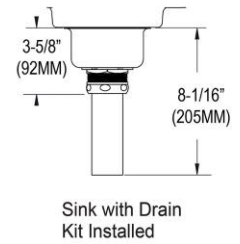

Included Accessories		
LKPDQ1CR	Perfect Drain® Fitting Type 304 Stainless Steel Body and Strainer Chrome Spec Sheet (PDF)	
LKPDQD1	Quartz Perfect Drain® 3-1/2" Polymer Disposer Flange with Removable Basket Strainer and Rubber Stopper Spec Sheet (PDF)	
LKPDQS	Elkay Quartz Perfect Drain® 3-1/2" Removable Polymer Basket Strainer and Rubber Stopper Spec Sheet (PDF)	
LKCB1812AC	Elkay® Acacia 12-1/2" x 18" x 1-1/2" Cutting Board Spec Sheet (PDF)	
LKDR1318RU	Elkay Quartz Luxe® Black Silicone 11-7/8" x 18-1/4" x 3/8" Drying Rack Spec Sheet (PDF)	

In keeping with our policy of continuing product improvement, Elkay reserves the right to change product specifications without notice. Please visit elkay.com for the most current version of Elkay product specification sheets. This specification describes an Elkay product with design, quality, and functional benefits to the user. When making a comparison of other producers' offerings, be certain these features are not overlooked. Latest version of the spec sheet available: <https://www.elkayfiles.com/spec-sheets/ELXUFP362010_spec.pdf>