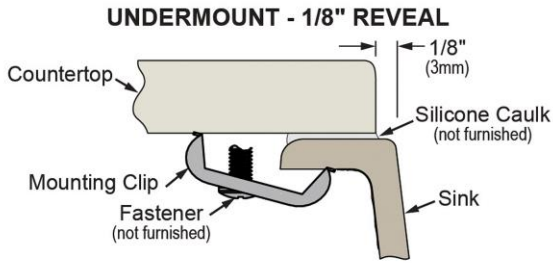

Installation Profile:

Designed to affix to the underside of any solid surface countertop.