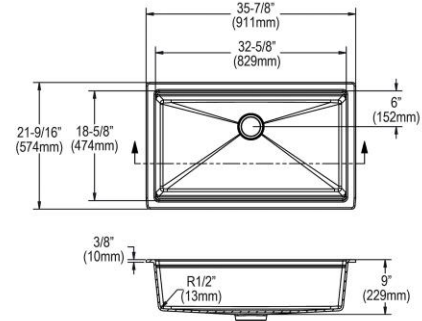

**Installation Profile:**

Designed to affix to the underside of any solid surface countertop.

Included Accessories		
<a href="#">LKPDQ1CR</a>	Perfect Drain <sup>®</sup> Fitting Type 304 Stainless Steel Body and Strainer Chrome <a href="#">Spec Sheet (PDF)</a>	
<a href="#">LKPDQD1</a>	Quartz Perfect Drain <sup>®</sup> 3-1/2" Polymer Disposer Flange with Removable Basket Strainer and Rubber Stopper <a href="#">Spec Sheet (PDF)</a>	
<a href="#">LKPDQS</a>	Elkay Quartz Perfect Drain <sup>®</sup> 3-1/2" Removable Polymer Basket Strainer and Rubber Stopper <a href="#">Spec Sheet (PDF)</a>	
<a href="#">LKCB1812AC</a>	Elkay <sup>®</sup> Acacia 12-1/2" x 18" x 1-1/2" Cutting Board <a href="#">Spec Sheet (PDF)</a>	
<a href="#">LKDR1318RU</a>	Elkay Quartz Luxe <sup>®</sup> Black Silicone 11-7/8" x 18-1/4" x 3/8" Drying Rack <a href="#">Spec Sheet (PDF)</a>	