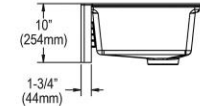

**Installation Profile:**

Designed to affix to the underside of any solid surface countertop.

Included Accessories		
<a href="#">LKPDQ1CR</a>	Perfect Drain <sup>®</sup> Fitting Type 304 Stainless Steel Body and Strainer Chrome <a href="#">Spec Sheet (PDF)</a>	
<a href="#">LKPDQD1</a>	Quartz Perfect Drain <sup>®</sup> 3-1/2" Polymer Disposer Flange with Removable Basket Strainer and Rubber Stopper <a href="#">Spec Sheet (PDF)</a>	
<a href="#">LKPDQS</a>	Elkay Quartz Perfect Drain <sup>®</sup> 3-1/2" Removable Polymer Basket Strainer and Rubber Stopper <a href="#">Spec Sheet (PDF)</a>	
<a href="#">LKCB1812AC</a>	Elkay <sup>®</sup> Acacia 12-1/2" x 18" x 1-1/2" Cutting Board <a href="#">Spec Sheet (PDF)</a>	
<a href="#">LKDR1318RU</a>	Elkay Quartz Luxe <sup>®</sup> Black Silicone 11-7/8" x 18-1/4" x 3/8" Drying Rack <a href="#">Spec Sheet (PDF)</a>	