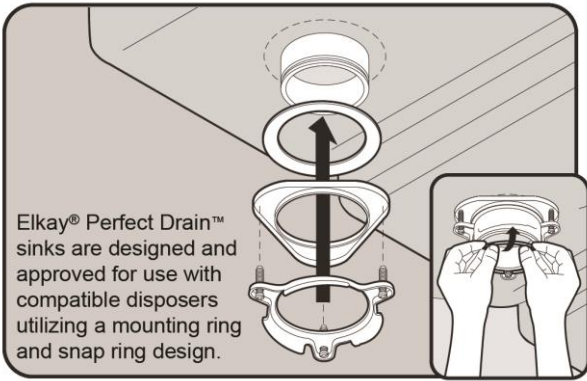

Included Accessories		
LKPDQ1CR	Perfect Drain® Fitting Type 304 Stainless Steel Body and Strainer Chrome Spec Sheet (PDF)	
LKPDQD1	Quartz Perfect Drain® 3-1/2" Polymer Disposer Flange with Removable Basket Strainer and Rubber Stopper Spec Sheet (PDF)	
LKPDQS	Elkay Quartz Perfect Drain® 3-1/2" Removable Polymer Basket Strainer and Rubber Stopper Spec Sheet (PDF)	
LKCB1812AC	Elkay® Acacia 12-1/2" x 18" x 1-1/2" Cutting Board Spec Sheet (PDF)	
LKDR1318RU	Elkay Quartz Luxe® Black Silicone 11-7/8" x 18-1/4" x 3/8" Drying Rack Spec Sheet (PDF)	

In keeping with our policy of continuing product improvement, Elkay reserves the right to change product specifications without notice. Please visit elkay.com for the most current version of Elkay product specification sheets. This specification describes an Elkay product with design, quality, and functional benefits to the user. When making a comparison of other producers' offerings, be certain these features are not overlooked. Latest version of the spec sheet available: <https://www.elkayfiles.com/spec-sheets/ELXUFP362010_spec.pdf>