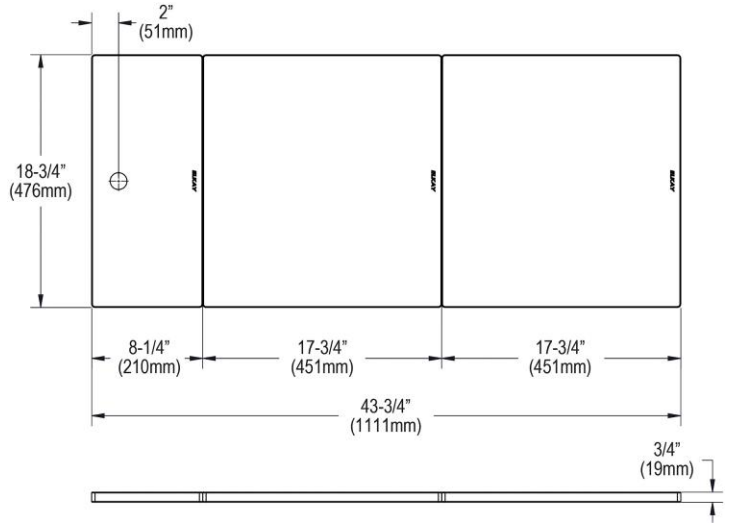

PRODUCT SPECIFICATIONS

Elkay Circuit Chef Black Polymer 43-3/4" x 18-3/4" x 1/2" Cutting Boards. Overall dimensions are 43-3/4" x 18-3/4" x 1/2". Made of Polymer.

Custom designed cutting boards are:

- Designed to securely lock into your sink or countertop opening providing confidence the board will not shift around during use.
- Properly sized according to your sink bowl, and built to provide years of daily use.

PRODUCT SPECIFICATIONS

Elkay Circuit Chef Cherry Wood 43-3/4" x 18-3/4" x 3/4" Cutting Boards. Overall dimensions are 43-3/4" x 18-3/4" x 3/4". Made of Solid Cherry (Hardwood).

Custom designed cutting boards are:

Accessory: BUY AMERICAN ACT

[Clean and Care Manual \(PDF\)](#)
[Clean and Care Manual \(PDF\)](#)
[Warranty \(PDF\)](#)

Material:	Solid Cherry (Hardwood)
Dimensions:	43-3/4" x 18-3/4" x 3/4"

PART: _____ QTY: _____
 PROJECT: _____
 CONTACT: _____
 DATE: _____
 NOTES: _____
 APPROVAL: _____