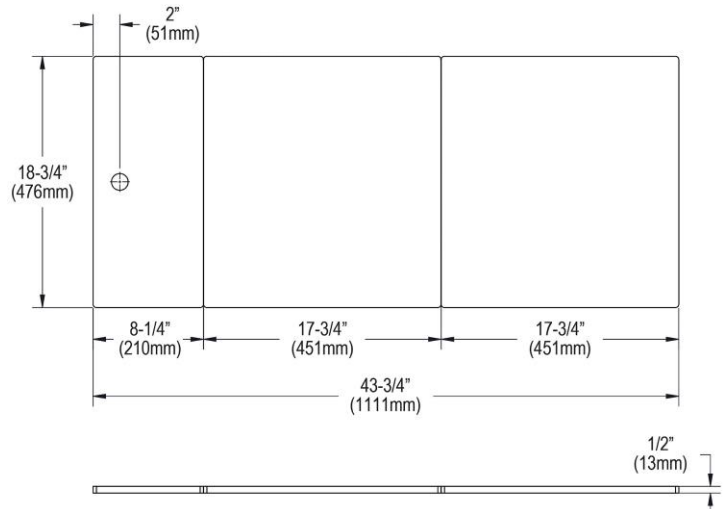

Material:	Polymer
Finish:	Black (BK)
Dimensions:	43-3/4" x 18-3/4" x 1/2"

AMERICAN PRIDE. A LIFETIME TRADITION.
Like your family, the Elkay family has values and traditions that endure. For almost a century, Elkay has been a family-owned and operated company, providing thousands of jobs that support our families and communities.

Accessory: **BUY AMERICAN ACT**
[Clean and Care Manual (PDF)](#)
[Clean and Care Manual (PDF)](#)
[Warranty (PDF)](#)