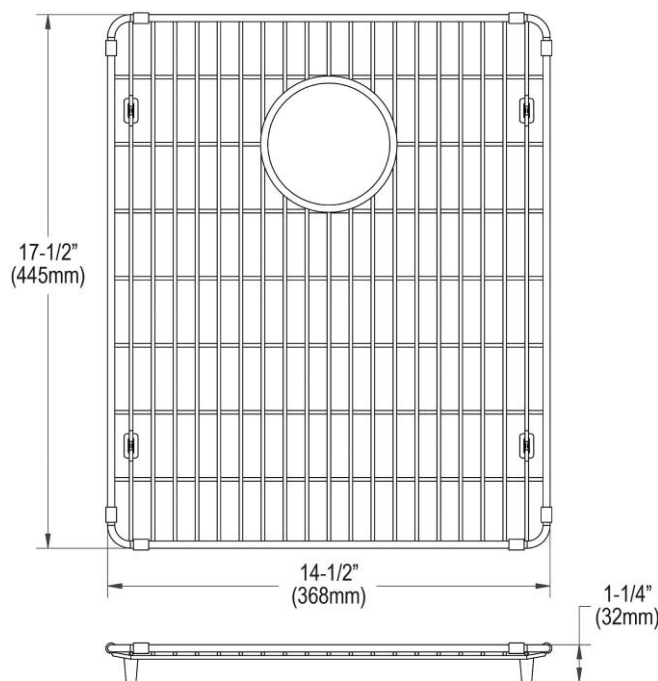

PART: _____ QTY: _____

PROJECT: _____

CONTACT: _____

DATE: _____

NOTES: _____

APPROVAL: _____

In keeping with our policy of continuing product improvement, Elkay reserves the right to change product specifications without notice. Please visit elkay.com for the most current version of Elkay product specification sheets. This specification describes an Elkay product with design, quality, and functional benefits to the user. When making a comparison of other producers' offerings, be certain these features are not overlooked.