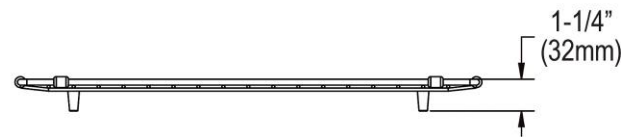

Material:	Stainless Steel
Finish:	Stainless Steel
Dimensions:	18-1/4" x 12" x 1"
Mounting Hardware:	No

AMERICAN PRIDE. A LIFETIME TRADITION.
Like your family, the Elkay family has values and traditions that endure. For almost a century, Elkay has been a family-owned and operated company, providing thousands of jobs that support our families and communities.

[Clean and Care Manual (PDF)](#)
[Clean and Care Manual (PDF)](#)
[Warranty (PDF)](#)