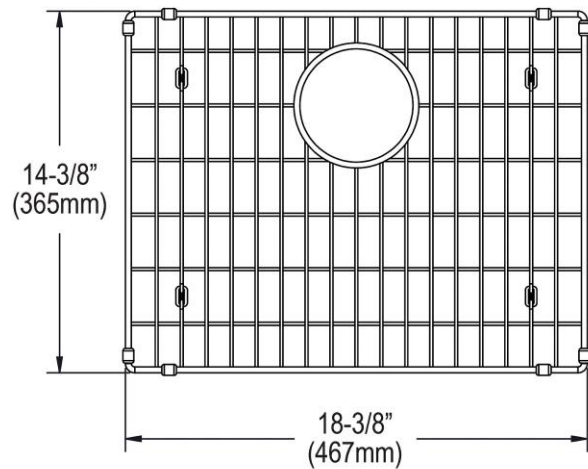

Material:	Stainless Steel
Finish:	Stainless Steel
Dimensions:	18-1/4" x 12" x 1"
Mounting Hardware:	No

AMERICAN PRIDE. A LIFETIME TRADITION.
Like your family, the Elkay family has values and traditions that endure. For almost a century, Elkay has been a family-owned and operated company, providing thousands of jobs that support our families and communities.

[Clean and Care Manual (PDF)](#)
[Clean and Care Manual (PDF)](#)
[Warranty (PDF)](#)