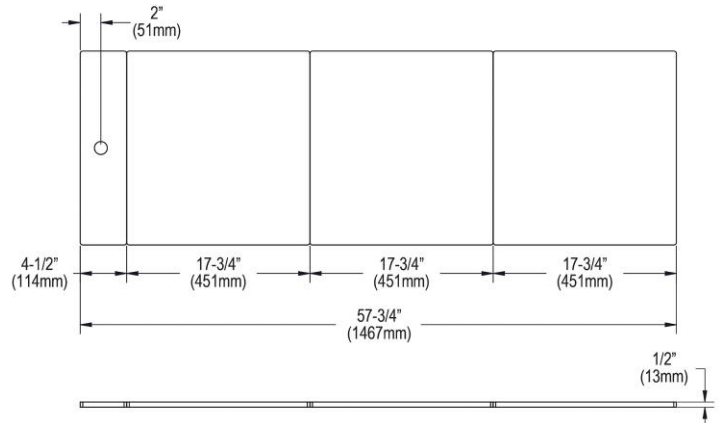

Material:	Polymer
Finish:	Black (BK)
Dimensions:	57-3/4" x 18-3/4" x 1/2"

AMERICAN PRIDE. A LIFETIME TRADITION. Like your family, the Elkay family has values and traditions that endure. For almost a century, Elkay has been a family-owned and operated company, providing thousands of jobs that support our families and communities.

Accessory: **BUY AMERICAN ACT**
[Clean and Care Manual (PDF)](#)
[Clean and Care Manual (PDF)](#)
[Warranty (PDF)](#)