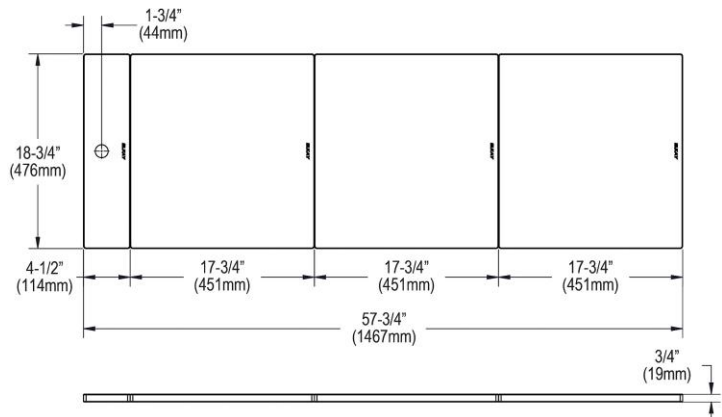

PART: _____ QTY: _____
PROJECT: _____
CONTACT: _____
DATE: _____
NOTES: _____
APPROVAL: _____

In keeping with our policy of continuing product improvement, Elkay reserves the right to change product specifications without notice. Please visit elkay.com for the most current version of Elkay product specification sheets. This specification describes an Elkay product with design, quality, and functional benefits to the user. When making a comparison of other producers' offerings, be certain these features are not overlooked.