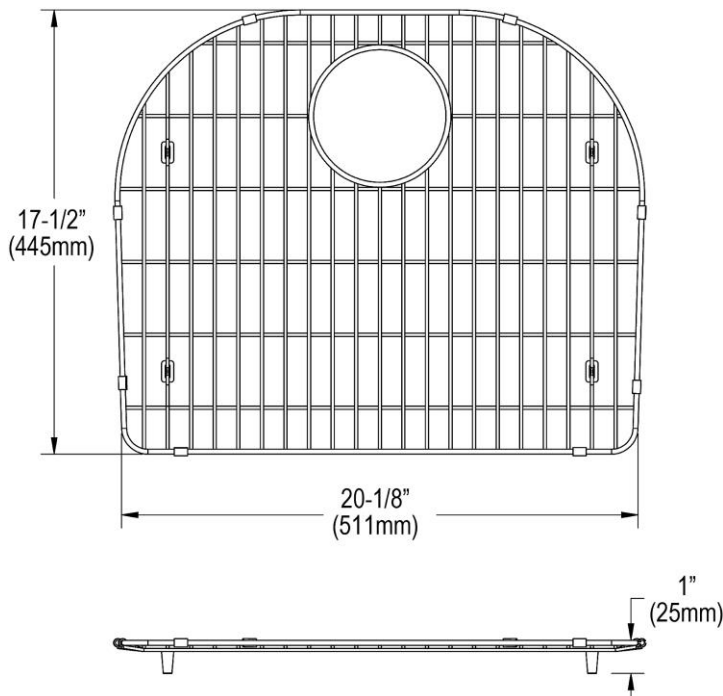

AMERICAN PRIDE. A LIFETIME TRADITION.

Like your family, the Elkay family has values and traditions that endure. For almost a century, Elkay has been a family-owned and operated company, providing thousands of jobs that support our families and communities.

[Clean and Care Manual (PDF)](#)

[Clean and Care Manual (PDF)](#)

[Warranty (PDF)](#)