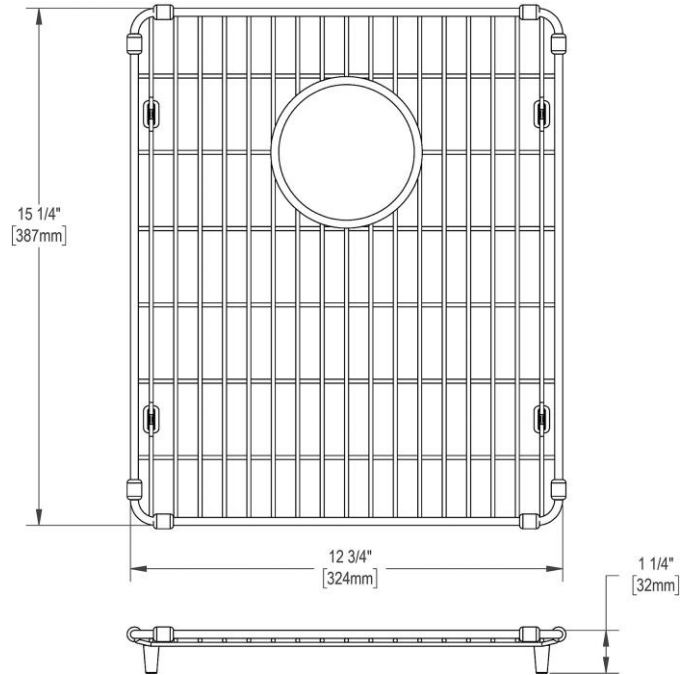

Material:	Stainless Steel
Finish:	Polished Stainless Steel
Dimensions:	12-3/4" x 15-1/4" x 1-1/4"

Special Note: For bowls with rear center drain opening.

AMERICAN PRIDE. A LIFETIME TRADITION.
Like your family, the Elkay family has values and traditions that endure. For almost a century, Elkay has been a family-owned and operated company, providing thousands of jobs that support our families and communities.

[Clean and Care Manual (PDF)](#)

[Clean and Care Manual (PDF)](#)

[Warranty (PDF)](#)