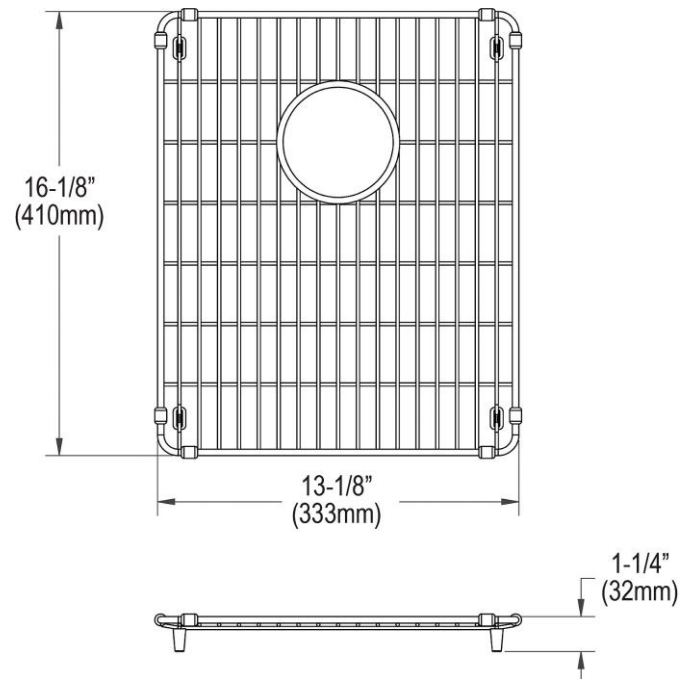

PART: _____ QTY: _____
PROJECT: _____
CONTACT: _____
DATE: _____
NOTES: _____
APPROVAL: _____

In keeping with our policy of continuing product improvement, Elkay reserves the right to change product specifications without notice. Please visit elkay.com for the most current version of Elkay product specification sheets. This specification describes an Elkay product with design, quality, and functional benefits to the user. When making a comparison of other producers' offerings, be certain these features are not overlooked.