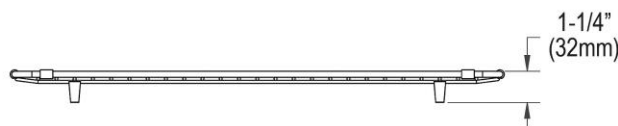

Material:	Stainless Steel
Finish:	Polished Stainless Steel
Dimensions:	19-3/8" x 14-1/8" x 1-1/4"

AMERICAN PRIDE. A LIFETIME TRADITION.
Like your family, the Elkay family has values and traditions that endure. For almost a century, Elkay has been a family-owned and operated company, providing thousands of jobs that support our families and communities.

[Clean and Care Manual (PDF)](#)

[Clean and Care Manual (PDF)](#)

[Warranty (PDF)](#)