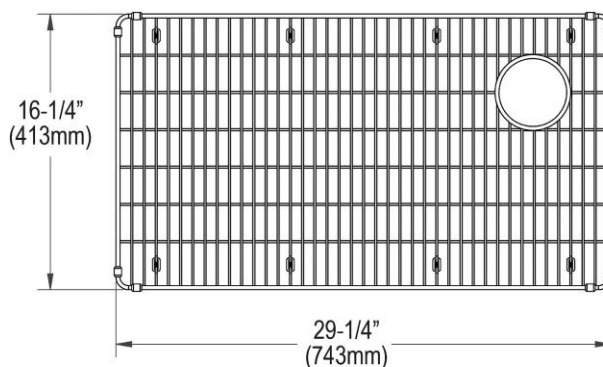

Material:	Stainless Steel
Finish:	Polished Stainless Steel
Dimensions:	29-1/2" x 16-1/2" x 1-1/4"

AMERICAN PRIDE. A LIFETIME TRADITION.
Like your family, the Elkay family has values and traditions that endure. For almost a century, Elkay has been a family-owned and operated company, providing thousands of jobs that support our families and communities.

[Clean and Care Manual (PDF)](#)

[Clean and Care Manual (PDF)](#)

[Warranty (PDF)](#)