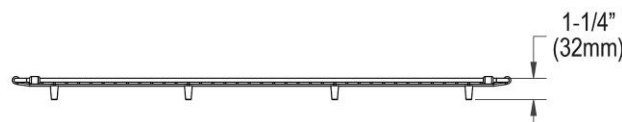

Material:	Stainless Steel
Finish:	Polished Stainless Steel
Dimensions:	29-1/2" x 16-1/2" x 1-1/4"

AMERICAN PRIDE. A LIFETIME TRADITION.
Like your family, the Elkay family has values and traditions that endure. For almost a century, Elkay has been a family-owned and operated company, providing thousands of jobs that support our families and communities.

[Clean and Care Manual (PDF)](#)

[Clean and Care Manual (PDF)](#)

[Warranty (PDF)](#)