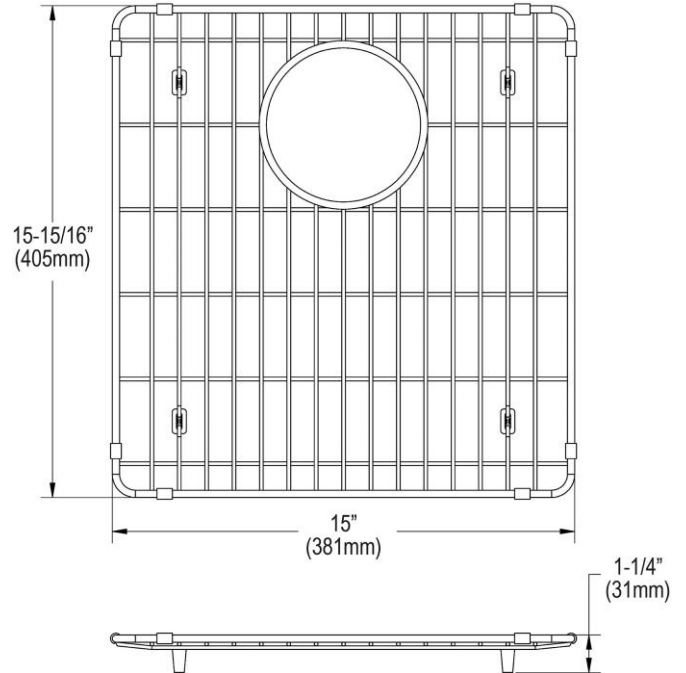

PART: _____ QTY: _____

PROJECT: _____

CONTACT: _____

DATE: _____

NOTES: _____

APPROVAL: _____

In keeping with our policy of continuing product improvement, Elkay reserves the right to change product specifications without notice. Please visit elkay.com for the most current version of Elkay product specification sheets. This specification describes an Elkay product with design, quality, and functional benefits to the user. When making a comparison of other producers' offerings, be certain these features are not overlooked.