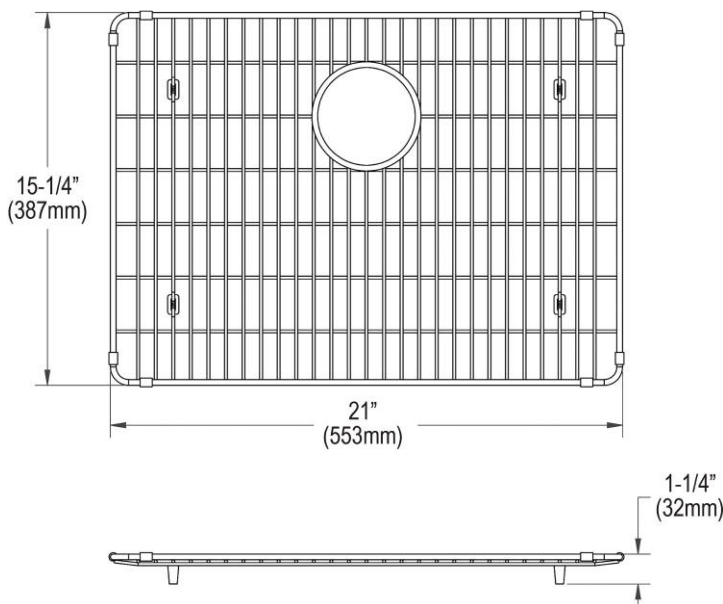

Material:	Stainless Steel
Finish:	Polished Stainless Steel
Dimensions:	21" x 15-1/4" x 1-1/4"

AMERICAN PRIDE. A LIFETIME TRADITION.
Like your family, the Elkay family has values and traditions that endure. For almost a century, Elkay has been a family-owned and operated company, providing thousands of jobs that support our families and communities.

[Clean and Care Manual (PDF)](#)

[Clean and Care Manual (PDF)](#)

[Warranty (PDF)](#)