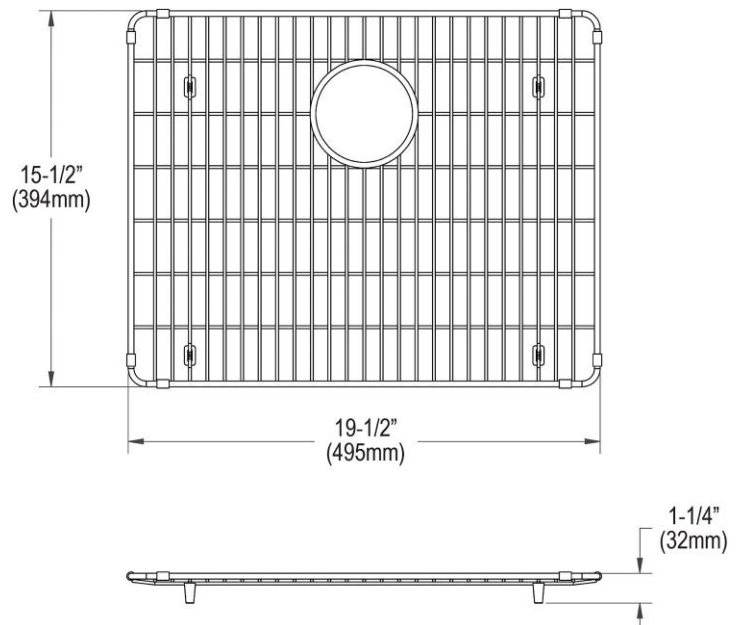

Material:	Stainless Steel
Finish:	Polished Stainless Steel
Dimensions:	19-1/2" x 15-1/2" x 1-1/4"

AMERICAN PRIDE. A LIFETIME TRADITION.
Like your family, the Elkay family has values and traditions that endure. For almost a century, Elkay has been a family-owned and operated company, providing thousands of jobs that support our families and communities.

- [Clean and Care Manual (PDF)](#)
- [Clean and Care Manual (PDF)](#)
- [Warranty (PDF)](#)