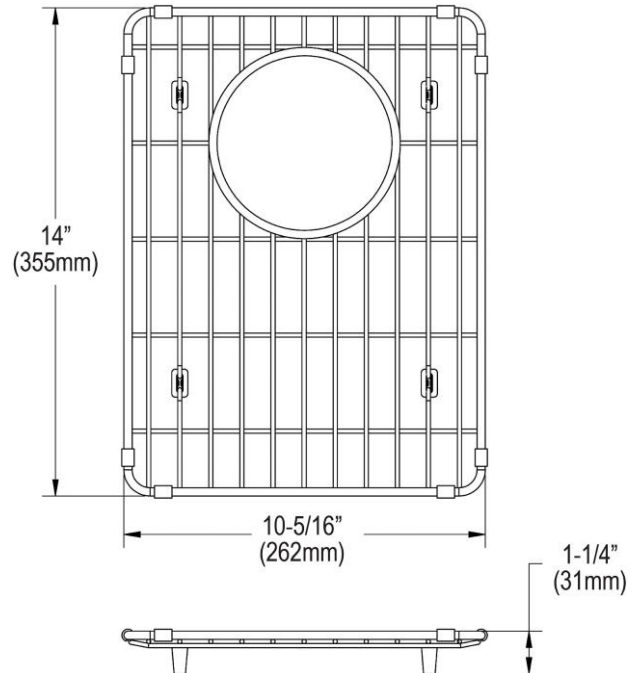

Material:	Stainless Steel
Dimensions:	10-5/16" x 14" x 1-1/4"
Fits Bowl Size(s):	16-1/2" x 16-1/2"

Special Note: For bowls with rear center drain opening.

AMERICAN PRIDE. A LIFETIME TRADITION.
Like your family, the Elkay family has values and traditions that endure. For almost a century, Elkay has been a family-owned and operated company, providing thousands of jobs that support our families and communities.

[Clean and Care Manual (PDF)](#)

[Clean and Care Manual (PDF)](#)

[Warranty (PDF)](#)