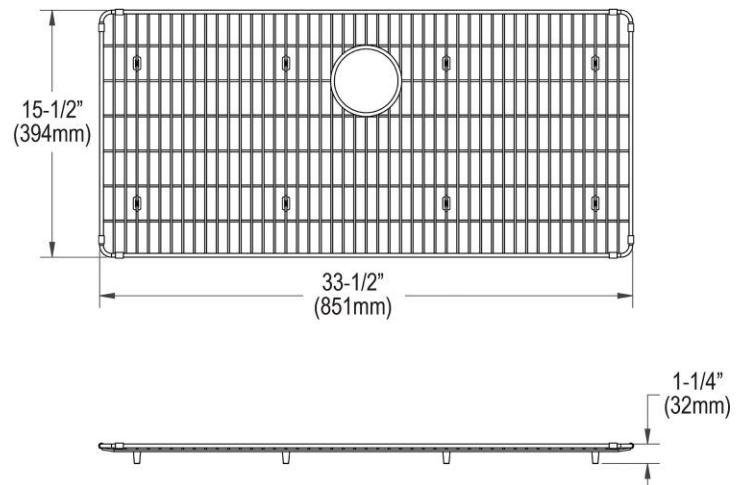

Material:	Stainless Steel
Finish:	Polished Stainless Steel
Dimensions:	33-1/2" x 15-1/2" x 1-1/4"

AMERICAN PRIDE. A LIFETIME TRADITION.
Like your family, the Elkay family has values and traditions that endure. For almost a century, Elkay has been a family-owned and operated company, providing thousands of jobs that support our families and communities.

[Clean and Care Manual (PDF)](#)

[Clean and Care Manual (PDF)](#)

[Warranty (PDF)](#)