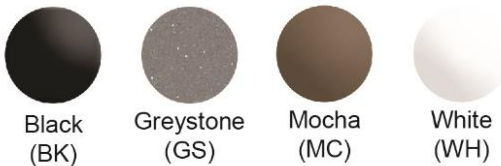

Installation Type:	Undermount
Material:	Quartz
Special Features:	Perfect Drain
Finish:	Black (BK), Greystone (GS), Mocha (MC), White (WH)
Number of Bowls:	2
Sink Dimensions:	33" x 18-1/2" x 6-7/8"
Bowl 1 Dimensions:	14-1/4" x 16-3/16" x 5-1/2"
Bowl 2 Dimensions:	14-1/4" x 16-3/16" x 5-1/2"
Drain Size:	3-5/8" (92mm)
Drain Location:	Rear Center
Minimum Cabinet Size:	36"
Mounting Hardware:	Part # 54300408 included
Template Included:	Yes
Cutout Template #:	1000003496

Template is available for download at [elkay.com](#). CAD software will be required to open the template.

Included with Product: Two LKPDQ1CR Perfect Drains and strainers.

AMERICAN PRIDE. A LIFETIME TRADITION.
Like your family, the Elkay family has values and traditions that endure. For almost a century, Elkay has been a family-owned and operated company, providing thousands of jobs that support our families and communities.

Product Compliance: CSA B45.5/IAPMO Z124
Accessory: ASME A112.18.2/CSA B125.2

Perfect Drain: Seamlessly molded collar eliminates the gap between a traditional drain and the sink for a sanitary and gap free installation. An InSinkErator® garbage disposer can be installed on either sink bowl for user convenience. **Patent Pending**