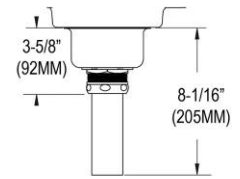

in sink erator

Elkay® Perfect Drain™ sinks are designed and approved for compatible disposers manufactured by InSinkErator® utilizing the Quick Lock® mounting configuration. Use of non-approved disposers may void Elkay warranty.

InSinkErator, Quick Lock and the mounting collar configuration are trademarks of Emerson Electric Co.

Sink with Drain Kit Installed