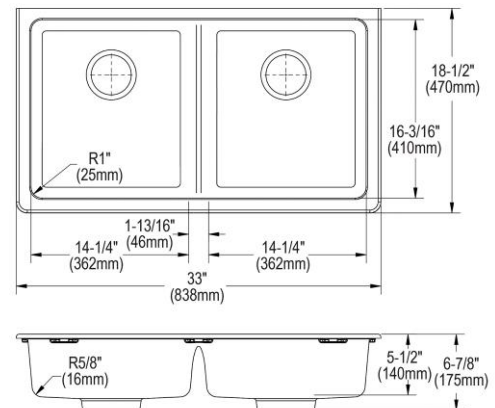

Sinks are listed by IAPMO® as meeting the applicable requirements of the Uniform Plumbing Code®, International Plumbing Code®, and National Plumbing Code of Canada.

Complies with ADA & ICC A117.1 accessibility requirements when installed according to the requirements outlined in these standards.

- [Clean and Care Manual (PDF)](#)
- [Installation Instructions (PDF) - 100005238](#)
- [Installation Instructions (PDF) - 100003889 perfect-drain](#)
- [Warranty (PDF)](#)