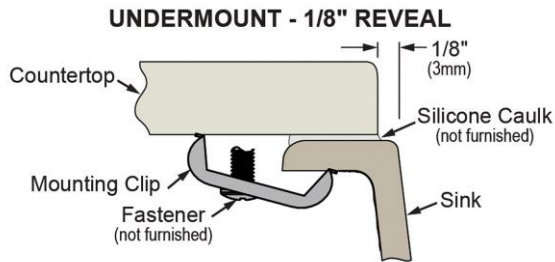

**in sink erator**

Elkay® Perfect Drain™ sinks are designed and approved for compatible disposers manufactured by InSinkErator® utilizing the Quick Lock® mounting configuration. Use of non-approved disposers may void Elkay warranty.

InSinkErator, Quick Lock and the mounting collar configuration are trademarks of Emerson Electric Co.

Sink with Drain Kit Installed

**Installation Profile:**

Designed to affix to the underside of any solid surface countertop.