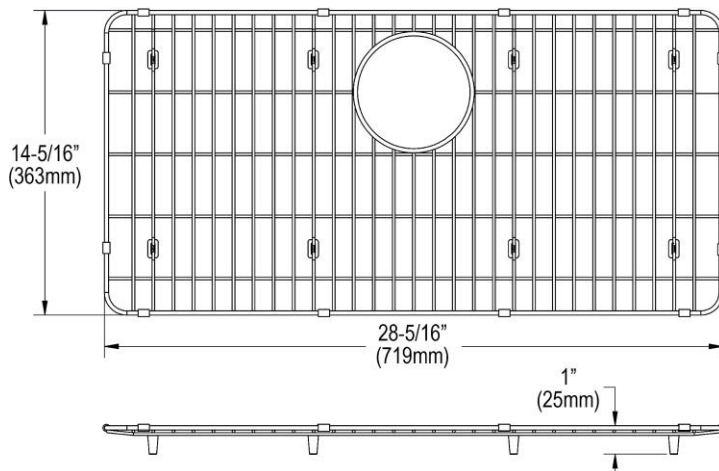

AMERICAN PRIDE. A LIFETIME TRADITION.

Like your family, the Elkay family has values and traditions that endure. For almost a century, Elkay has been a family-owned and operated company, providing thousands of jobs that support our families and communities.

[Clean and Care Manual (PDF)](#)

[Clean and Care Manual (PDF)](#)

[Warranty (PDF)](#)