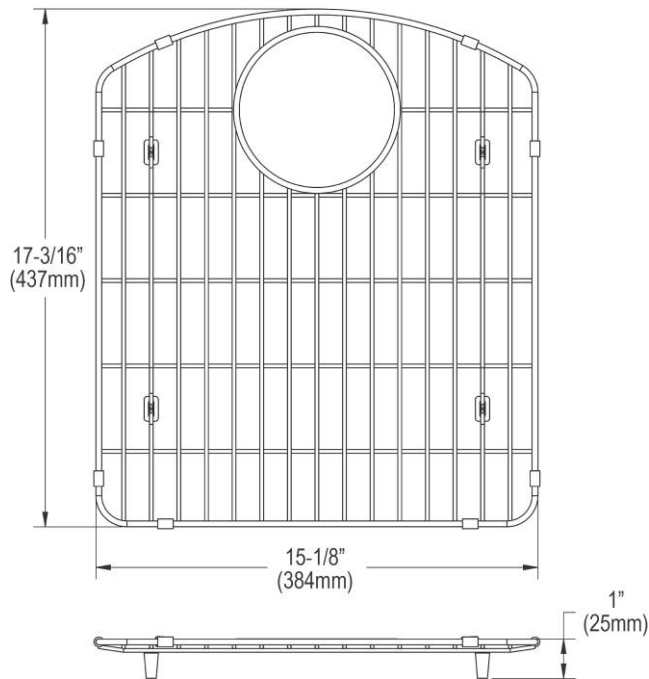

AMERICAN PRIDE. A LIFETIME TRADITION.

Like your family, the Elkay family has values and traditions that endure. For almost a century, Elkay has been a family-owned and operated company, providing thousands of jobs that support our families and communities.

[Clean and Care Manual (PDF)](#)

[Clean and Care Manual (PDF)](#)

[Warranty (PDF)](#)