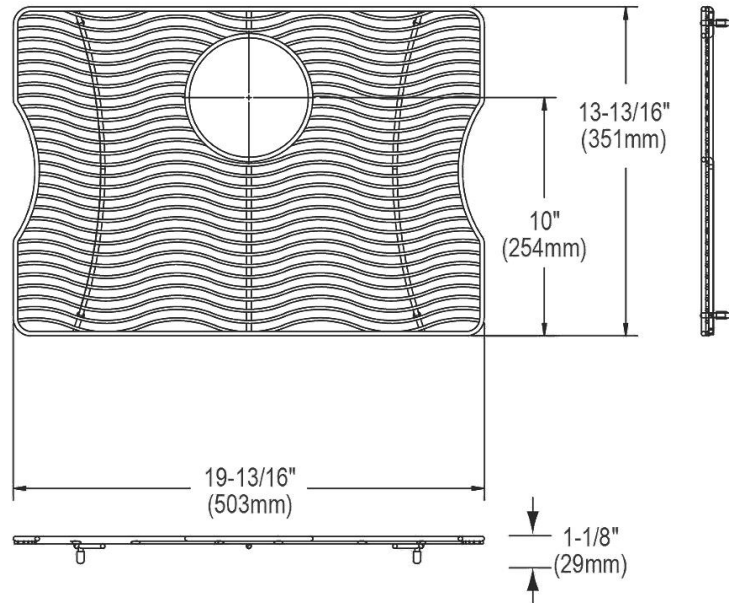

Material:	Stainless Steel
Finish:	Polished Stainless Steel
Dimensions:	19-13/16" x 13-13/16" x 1-1/8"
Fits Bowl Size(s):	22-1/4" x 16-3/8"

Special Note: For bowls with rear center drain opening.

AMERICAN PRIDE. A LIFETIME TRADITION.
Like your family, the Elkay family has values and traditions that endure. For almost a century, Elkay has been a family-owned and operated company, providing thousands of jobs that support our families and communities.

[Clean and Care Manual (PDF)](#)

[Clean and Care Manual (PDF)](#)

[Warranty (PDF)](#)