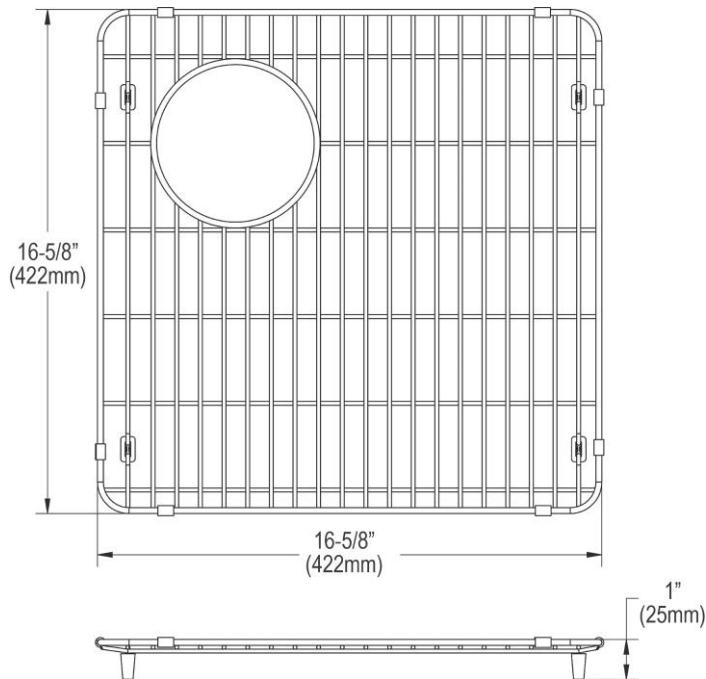

Material:	Stainless Steel
Finish:	Polished Stainless Steel
Dimensions:	16-5/8" x 16-5/8" x 1"
Fits Bowl Size(s):	18-5/16" x 18-1/2"

Special Note: For bowls with rear left drain opening.

AMERICAN PRIDE. A LIFETIME TRADITION. Like your family, the Elkay family has values and traditions that endure. For almost a century, Elkay has been a family-owned and operated company, providing thousands of jobs that support our families and communities.

- [Clean and Care Manual (PDF)](#)
- [Clean and Care Manual (PDF)](#)
- [Warranty (PDF)](#)