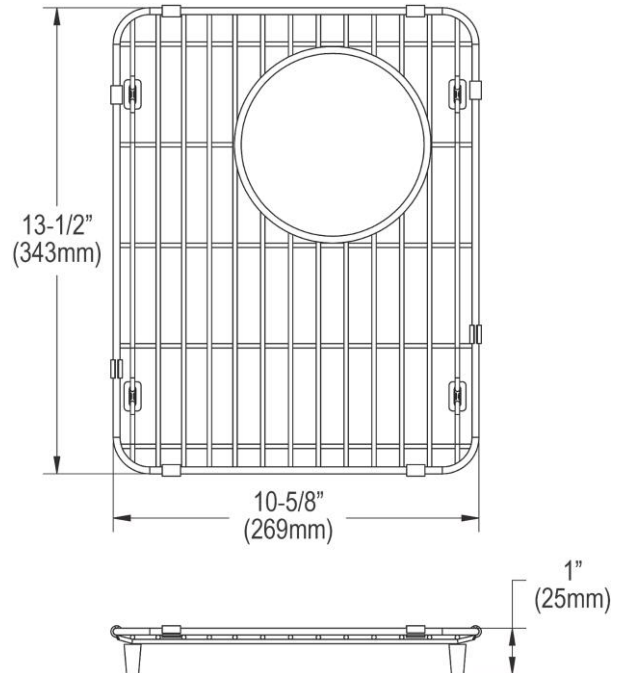

Material:	Stainless Steel
Finish:	Polished Stainless Steel
Dimensions:	10-5/8" x 13-9/16" x 1"
Fits Bowl Size(s):	11-15/16" x 15"

Special Note: For bowls with rear right drain opening.

AMERICAN PRIDE. A LIFETIME TRADITION.
Like your family, the Elkay family has values and traditions that endure. For almost a century, Elkay has been a family-owned and operated company, providing thousands of jobs that support our families and communities.

[Clean and Care Manual (PDF)](#)

[Clean and Care Manual (PDF)](#)

[Warranty (PDF)](#)