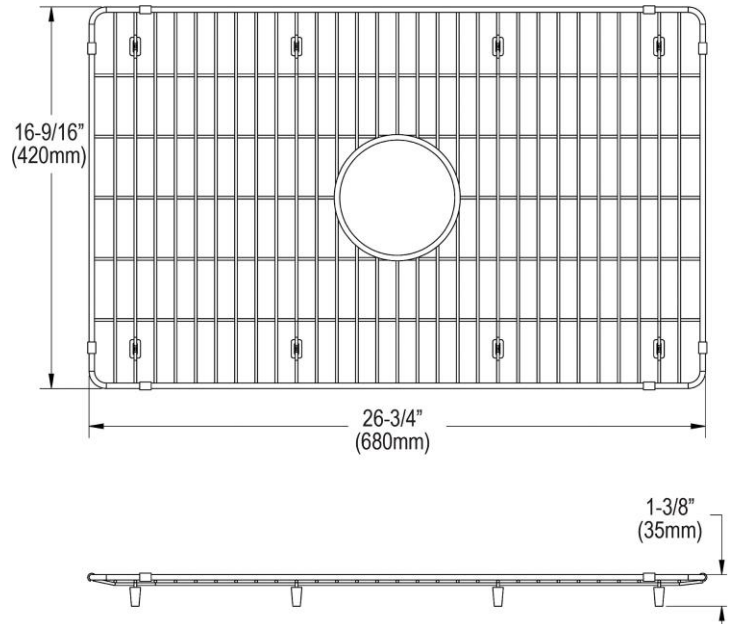

Material:	Stainless Steel
Dimensions:	26-3/4" x 16-9/16" x 1-3/8"

AMERICAN PRIDE. A LIFETIME TRADITION.
Like your family, the Elkay family has values and traditions that endure. For almost a century, Elkay has been a family-owned and operated company, providing thousands of jobs that support our families and communities.

[Clean and Care Manual (PDF)](#)

[Clean and Care Manual (PDF)](#)

[Warranty (PDF)](#)