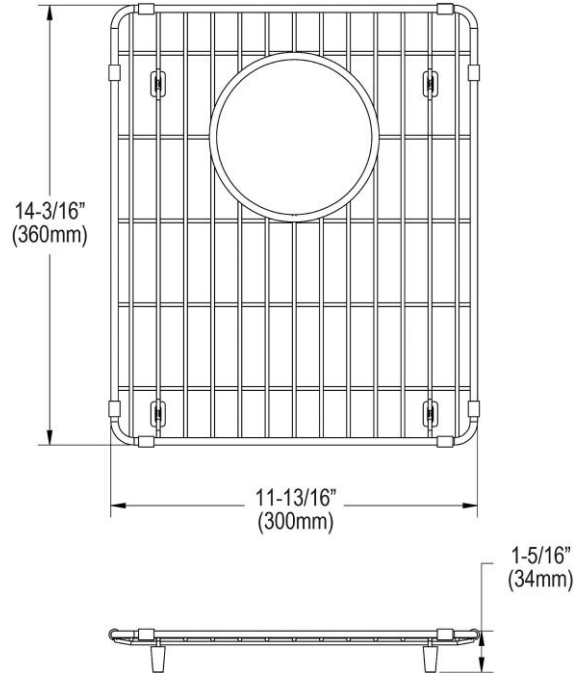

Material:	Stainless Steel
Dimensions:	11-13/16" x 14-3/16" x 1-5/16"

AMERICAN PRIDE. A LIFETIME TRADITION.
Like your family, the Elkay family has values and traditions that endure. For almost a century, Elkay has been a family-owned and operated company, providing thousands of jobs that support our families and communities.

[Clean and Care Manual (PDF)](#)

[Clean and Care Manual (PDF)](#)

[Warranty (PDF)](#)