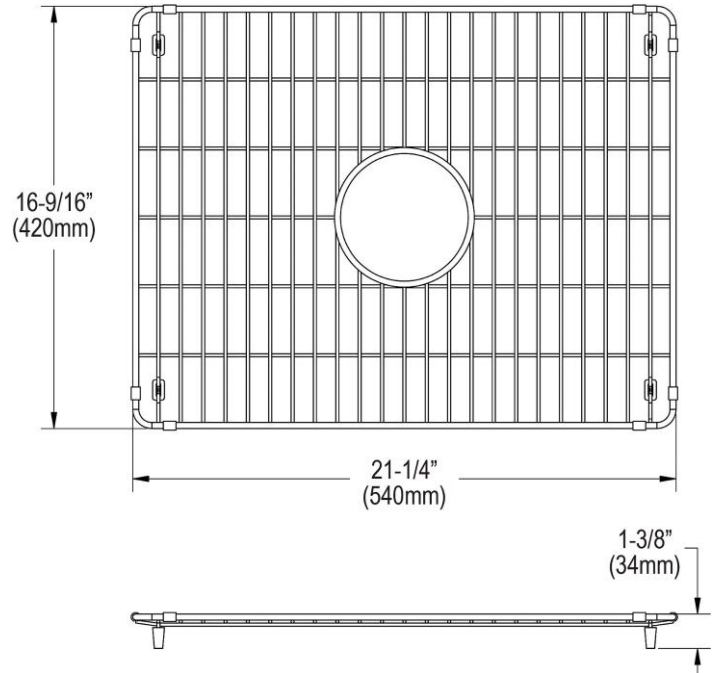

Material:	Stainless Steel
Dimensions:	21-1/4" x 16-9/16" x 1-3/8"

AMERICAN PRIDE. A LIFETIME TRADITION.
Like your family, the Elkay family has values and traditions that endure. For almost a century, Elkay has been a family-owned and operated company, providing thousands of jobs that support our families and communities.

[Clean and Care Manual (PDF)](#)

[Clean and Care Manual (PDF)](#)

[Warranty (PDF)](#)