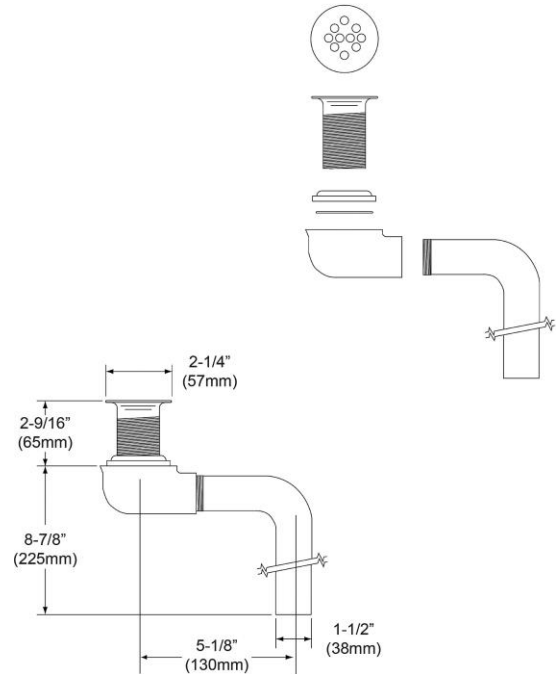

PART: _____ QTY: _____

PROJECT: _____

CONTACT: _____

DATE: _____

NOTES: _____

APPROVAL: _____

In keeping with our policy of continuing product improvement, Elkay reserves the right to change product specifications without notice. Please visit elkay.com for the most current version of Elkay product specification sheets. This specification describes an Elkay product with design, quality, and functional benefits to the user. When making a comparison of other producers' offerings, be certain these features are not overlooked.