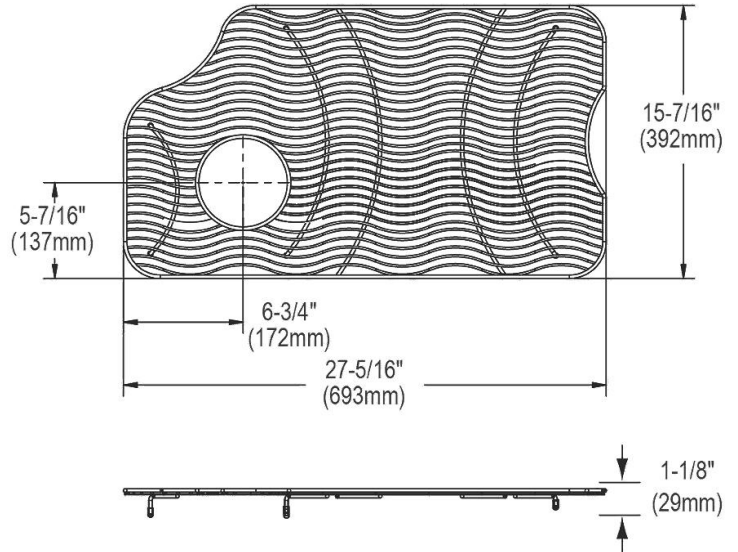

Material:	Stainless Steel
Finish:	Polished Stainless Steel
Dimensions:	27-5/16" x 15-7/16" x 1-1/8"
Fits Bowl Size(s):	29-3/8" x 18-3/8"

Special Note: For bowls with left drain opening.

AMERICAN PRIDE. A LIFETIME TRADITION.
Like your family, the Elkay family has values and traditions that endure. For almost a century, Elkay has been a family-owned and operated company, providing thousands of jobs that support our families and communities.

[Clean and Care Manual (PDF)](#)

[Clean and Care Manual (PDF)](#)

[Warranty (PDF)](#)