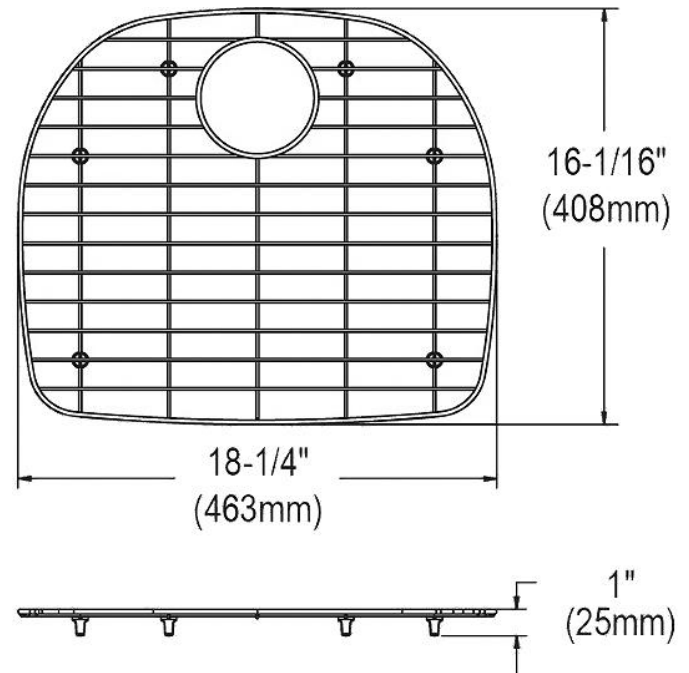

AMERICAN PRIDE. A LIFETIME TRADITION.

Like your family, the Elkay family has values and traditions that endure. For almost a century, Elkay has been a family-owned and operated company, providing thousands of jobs that support our families and communities.

[Clean and Care Manual (PDF)](#)

[Clean and Care Manual (PDF)](#)

[Installation Instructions (PDF)](#)

[Warranty (PDF)](#)