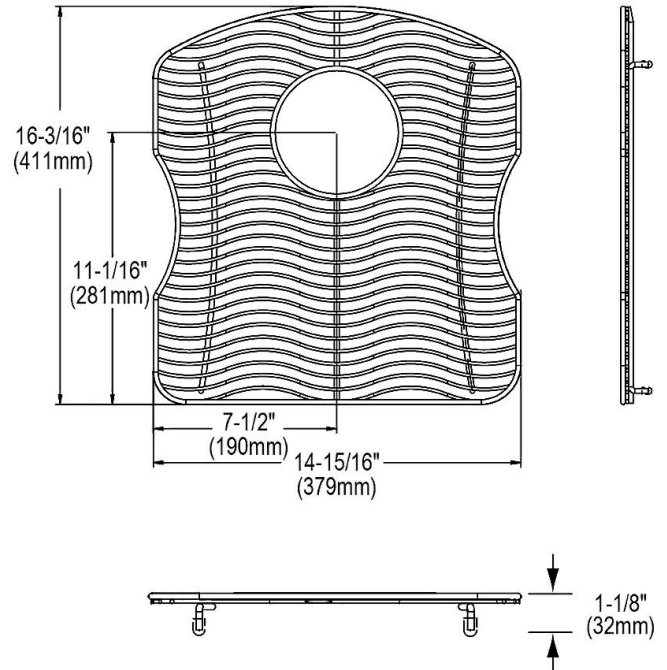

AMERICAN PRIDE. A LIFETIME TRADITION.

Like your family, the Elkay family has values and traditions that endure. For almost a century, Elkay has been a family-owned and operated company, providing thousands of jobs that support our families and communities.

[Clean and Care Manual (PDF)](#)

[Clean and Care Manual (PDF)](#)

[Warranty (PDF)](#)