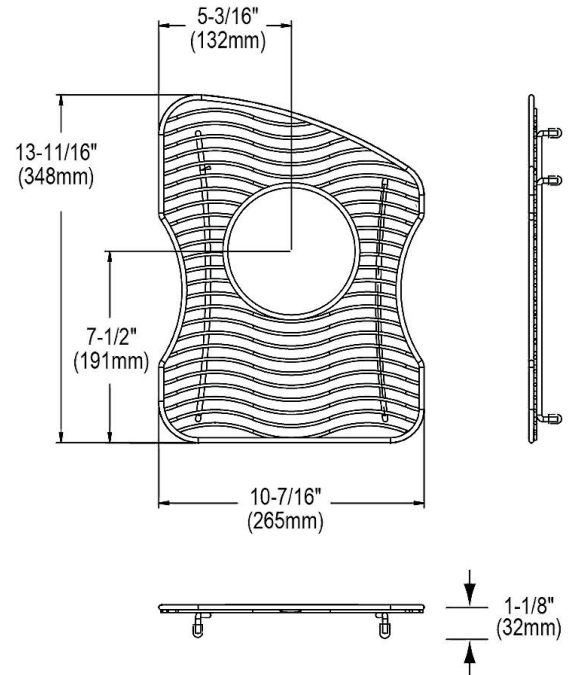

AMERICAN PRIDE. A LIFETIME TRADITION.

Like your family, the Elkay family has values and traditions that endure. For almost a century, Elkay has been a family-owned and operated company, providing thousands of jobs that support our families and communities.

[Clean and Care Manual (PDF)](#)

[Clean and Care Manual (PDF)](#)

[Warranty (PDF)](#)