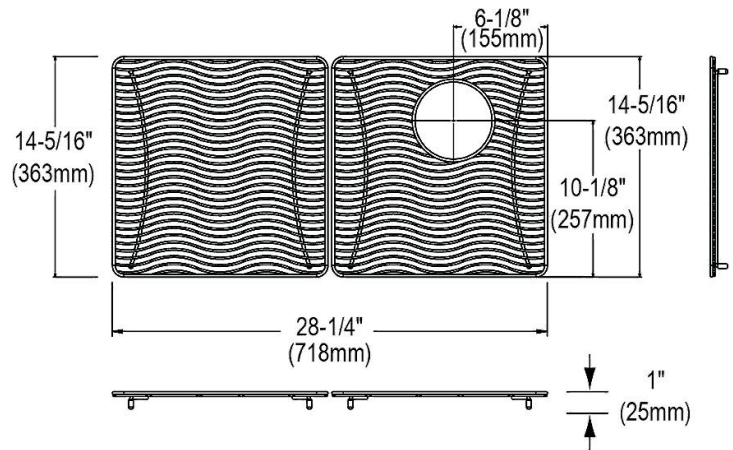

AMERICAN PRIDE. A LIFETIME TRADITION.

Like your family, the Elkay family has values and traditions that endure. For almost a century, Elkay has been a family-owned and operated company, providing thousands of jobs that support our families and communities.

[Clean and Care Manual (PDF)](#)

[Clean and Care Manual (PDF)](#)

[Warranty (PDF)](#)