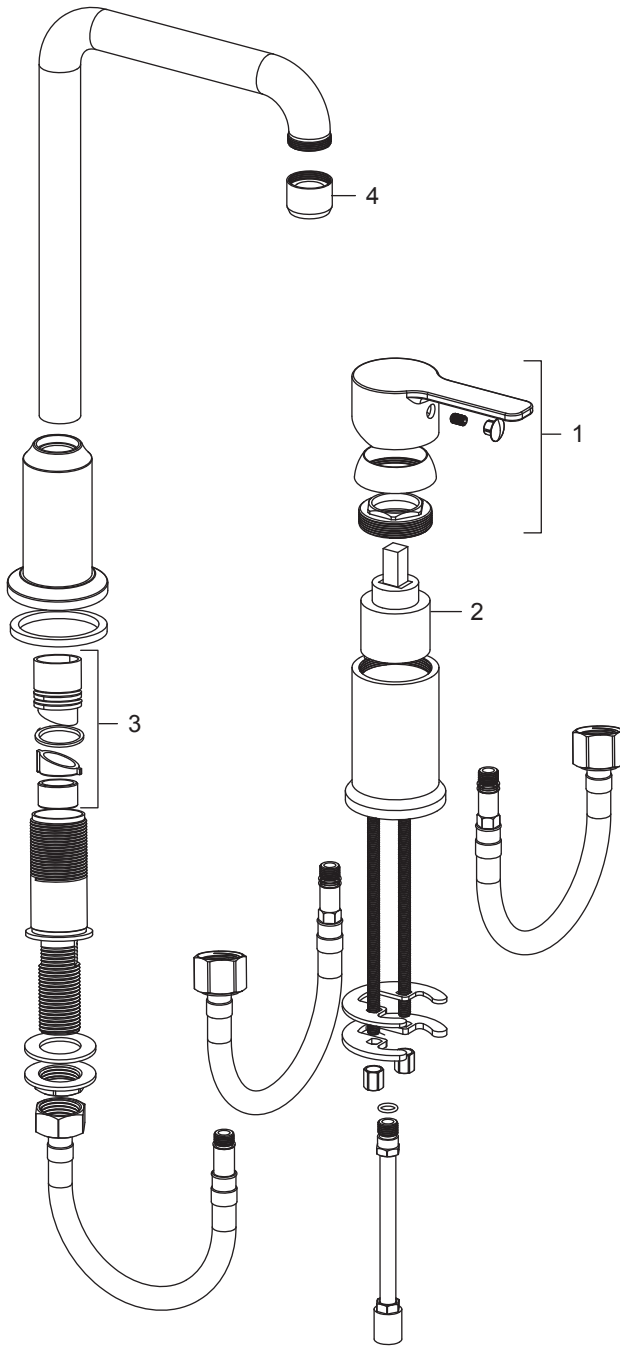

**Hi-Arc Single-Lever Kitchen Faucet  
Model LKE413945RSC****FEATURES**

- Two hole, single-lever top mount kitchen faucet
  - Spout hole 1" (25mm)
  - Handle hole 1-1/2" (38mm)
  - Maximum countertop thickness is 1-1/8" (28.6mm)
- Temperature and flow controlled by one movement of the single-lever handle
- Tubular high-arc, 45° swing spout with restricted flow aerator and brass escutcheon
- Highly polished, and chrome plated finish
- Removable cartridge
- 3/8" (10mm) compression stainless steel flex hose
- Ship Wt. 4 lbs. (1.8Kg)
- Maximum flow rate
  - 2.5 GPM/9.5 L/min at 80 P.S.I.G.
  - 2.2 GPM/8.3 L/min at 60 P.S.I.G.

# REPLACEMENT PARTS

## Hi-Arc® Single-Lever Kitchen Faucet Model LKE413945RSC

ITEM	PART #	DESCRIPTION
1	0000000681	Remote Handle Repair Kit
2	0000000682	Cartridge
3	0000000685	Multi Swing Spout Repair Kit
4	0000000688	Aerator