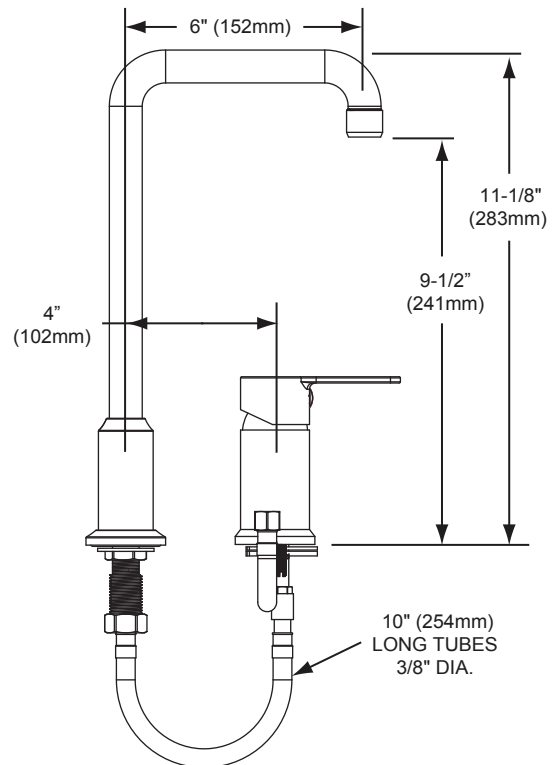

**Hi-Arc Single-Lever Kitchen Faucet
Model LKE413945RSC**

FEATURES

- Two hole, single-lever top mount kitchen faucet
  - Spout hole 1" (25mm)
  - Handle hole 1-1/2" (38mm)
  - Maximum countertop thickness is 1-1/8" (28.6mm)
- Temperature and flow controlled by one movement of the single-lever handle
- Tubular high-arc, 45° swing spout with restricted flow aerator and brass escutcheon
- Highly polished, and chrome plated finish
- Removable cartridge
- 3/8" (10mm) compression stainless steel flex hose
- Ship Wt. 4 lbs. (1.8Kg)
- Maximum flow rate
  - 2.5 GPM/9.5 L/min at 80 P.S.I.G.
  - 2.2 GPM/8.3 L/min at 60 P.S.I.G.

WARRANTY

- Limited Lifetime

COMPLIES WITH:

- ADA
- ANSI/NSF61 - Certified
- ASME A112.18.1/CSA B125.1
- CA AB1953/VT S152

SEE OTHER SIDE FOR REPLACEMENT PARTS