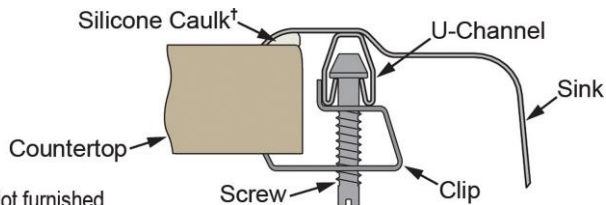

PRODUCT SPECIFICATIONS

Lustertone® Stainless Steel Double Bowl Top Mount Quick-Clip® Sink + Faucet Kit. Overall dimensions are 34" x 17" x 5". Sink is manufactured from 18 gauge 304 Stainless Steel with a Lustrous Highlighted Satin finish, Center drain placement and Full spray sides and bottom.

Installation Type:	Top Mount
Material:	304 Stainless Steel
Finish:	Lustrous Highlighted Satin
Gauge:	18
Sound Deadening:	Full spray sides and bottom
Number of Bowls:	2
Sink Dimensions:	34" x 17" x 5"
Bowl 1 Dimensions:	9-1/4" x 12" x 3-1/2"
Bowl 2 Dimensions:	16" x 11-1/2" x 4-7/8"
Drain Size:	2" (51mm), 3-1/2" (89mm)
Drain Location:	Center
Minimum Cabinet Size:	42"
Mounting Hardware:	Part # 64090008 included for countertops up to 3/4" (19mm) thick
Cutout Template #:	1000001256 1000001273

Template is available for download at elkay.com

This sink is compliant to ADA and ANSI/ICC A117.1 accessibility requirements when installed according to the requirements outlined in these standards.

Installation Profile:

OPTIONAL ACCESSORIES

Hardware:	LK364, LK463 (2 Required)
Sinkmate:	LKSM17, LKSMHOOK, LKSMSPONGE, LKSMHSL