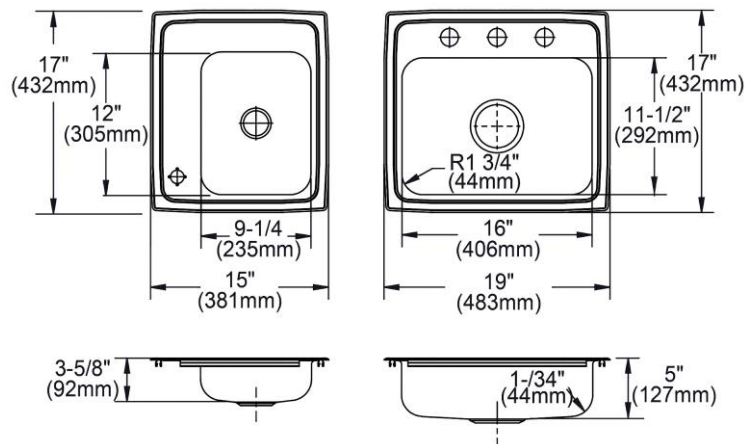

### PRODUCT SPECIFICATIONS

Lustertone® Stainless Steel Double Bowl Top Mount Quick-Clip® Sink + Faucet Kit. Overall dimensions are 34" x 17" x 5". Sink is manufactured from 18 gauge 304 Stainless Steel with a Lustrous Highlighted Satin finish, Center drain placement and Full spray sides and bottom.

<b>Installation Type:</b>	Top Mount
<b>Material:</b>	304 Stainless Steel
<b>Finish:</b>	Lustrous Highlighted Satin
<b>Gauge:</b>	18
<b>Sound Deadening:</b>	Full spray sides and bottom
<b>Number of Bowls:</b>	2
<b>Sink Dimensions:</b>	34" x 17" x 5"
<b>Bowl 1 Dimensions:</b>	9-1/4" x 12" x 3-1/2"
<b>Bowl 2 Dimensions:</b>	16" x 11-1/2" x 4-7/8"
<b>Drain Size:</b>	2" (51mm), 3-1/2" (89mm)
<b>Drain Location:</b>	Center
<b>Minimum Cabinet Size:</b>	42"
<b>Mounting Hardware:</b>	Part # 64090008 included for countertops up to 3/4" (19mm) thick
<b>Cutout Template #:</b>	<a href="#">1000001256</a> <a href="#">1000001273</a>

**Similar models are available with:** additional ADA depths

Three Faucet Holes 1-1/2" (38mm) Diameter Faucet Holes on 4" (102mm) Centers  
One Slotted Hole 1-1/8" (29mm) Diameter Slotted Hole

PART: \_\_\_\_\_ QTY: \_\_\_\_\_  
PROJECT: \_\_\_\_\_  
CONTACT: \_\_\_\_\_  
DATE: \_\_\_\_\_  
NOTES: \_\_\_\_\_  
APPROVAL: \_\_\_\_\_