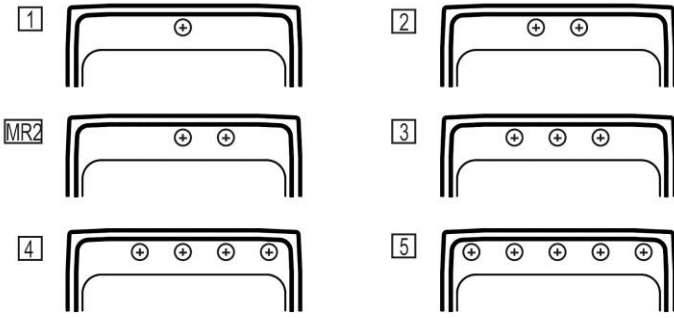

**Hole Drilling Configurations:**

1-1/2" (38mm) Diameter Faucet Holes on 4" (102mm) Centers

**Installation Profile:**

**OPTIONAL ACCESSORIES**

<b>Drain:</b>	LKVR18-CU
<b>Hardware:</b>	LK364, LK463

*In keeping with our policy of continuing product improvement, Elkay reserves the right to change product specifications without notice. Please visit [elkay.com](http://elkay.com) for the most current version of Elkay product specification sheets. This specification describes an Elkay product with design, quality, and functional benefits to the user. When making a comparison of other producers' offerings, be certain these features are not overlooked.*