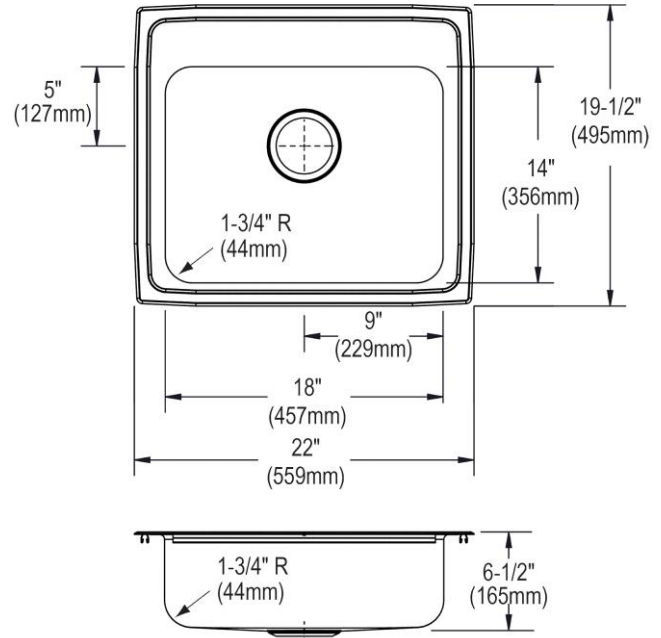

In keeping with our policy of continuing product improvement, Elkay reserves the right to change product specifications without notice. Please visit [elkay.com](#) for the most current version of Elkay product specification sheets. This specification describes an Elkay product with design, quality, and functional benefits to the user. When making a comparison of other producers' offerings, be certain these features are not overlooked.