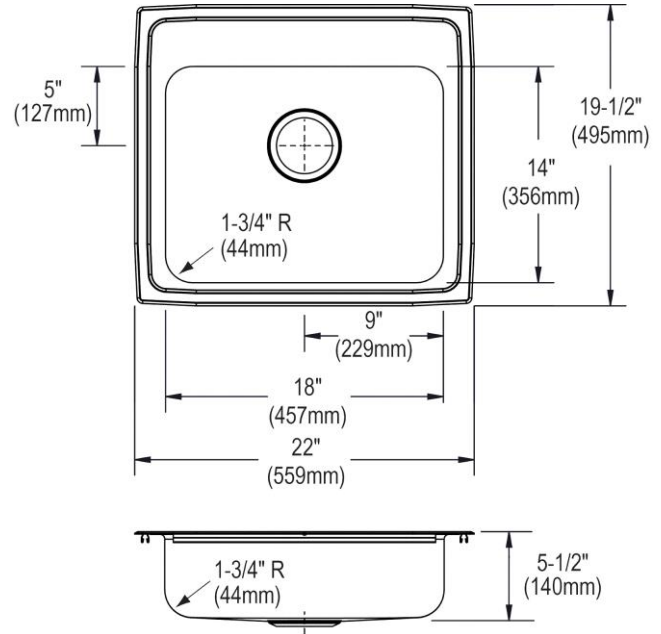

In keeping with our policy of continuing product improvement, Elkay reserves the right to change product specifications without notice. Please visit [elkay.com](#) for the most current version of Elkay product specification sheets. This specification describes an Elkay product with design, quality, and functional benefits to the user. When making a comparison of other producers' offerings, be certain these features are not overlooked.