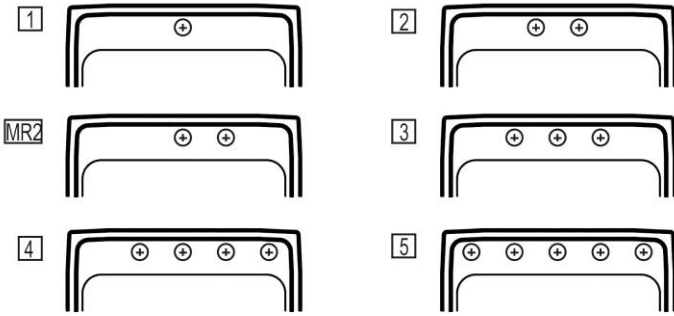

**Hole Drilling Configurations:**

1-1/2" (38mm) Diameter Faucet Holes on 4" (102mm) Centers

**Installation Profile:**

**OPTIONAL ACCESSORIES**

<b>Drain:</b>	LKVR18-CU
<b>Hardware:</b>	LK364, LK463

*In keeping with our policy of continuing product improvement, Elkay reserves the right to change product specifications without notice. Please visit [elkay.com](http://elkay.com) for the most current version of Elkay product specification sheets. This specification describes an Elkay product with design, quality, and functional benefits to the user. When making a comparison of other producers' offerings, be certain these features are not overlooked.*