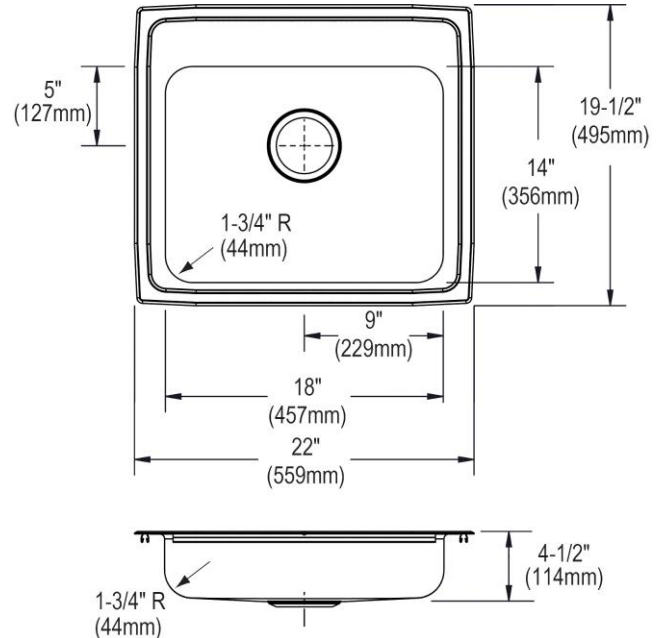

In keeping with our policy of continuing product improvement, Elkay reserves the right to change product specifications without notice. Please visit [elkay.com](#) for the most current version of Elkay product specification sheets. This specification describes an Elkay product with design, quality, and functional benefits to the user. When making a comparison of other producers' offerings, be certain these features are not overlooked.