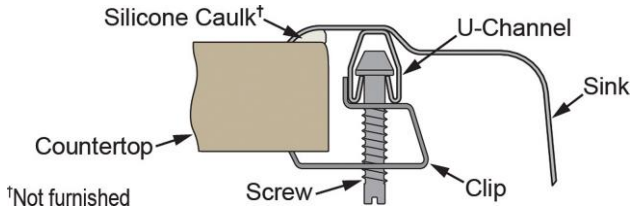

**Hole Drilling Configurations:**

1-1/2" (38mm) Diameter Faucet Holes on 4" (102mm) Centers

**Installation Profile:**

**OPTIONAL ACCESSORIES**

<b>Drain:</b>	LKVR18-CU
<b>Hardware:</b>	LK364, LK463

*In keeping with our policy of continuing product improvement, Elkay reserves the right to change product specifications without notice. Please visit [elkay.com](http://elkay.com) for the most current version of Elkay product specification sheets. This specification describes an Elkay product with design, quality, and functional benefits to the user. When making a comparison of other producers' offerings, be certain these features are not overlooked.*