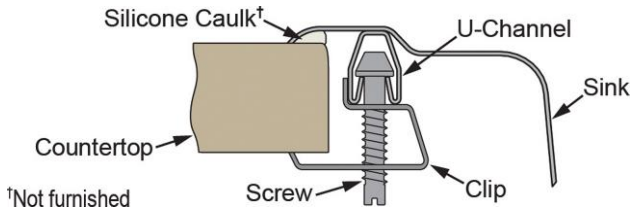

**Hole Drilling Configurations:**

1-1/2" (38mm) Diameter Faucet Holes on 4" (102mm) Centers

**Installation Profile:**

**OPTIONAL ACCESSORIES**

<b>Drain:</b>	LKVR18-CU
<b>Hardware:</b>	LK364, LK463

*In keeping with our policy of continuing product improvement, Elkay reserves the right to change product specifications without notice. Please visit [elkay.com](http://elkay.com) for the most current version of Elkay product specification sheets. This specification describes an Elkay product with design, quality, and functional benefits to the user. When making a comparison of other producers' offerings, be certain these features are not overlooked.*