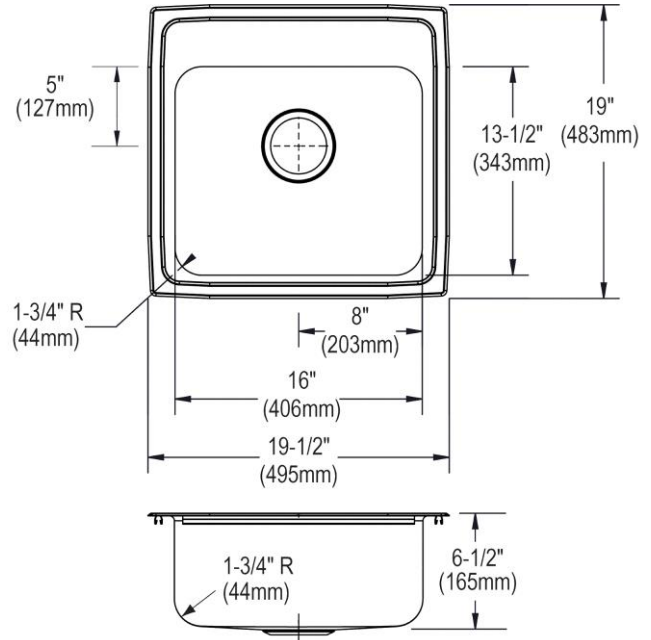

In keeping with our policy of continuing product improvement, Elkay reserves the right to change product specifications without notice. Please visit [elkay.com](#) for the most current version of Elkay product specification sheets. This specification describes an Elkay product with design, quality, and functional benefits to the user. When making a comparison of other producers' offerings, be certain these features are not overlooked.