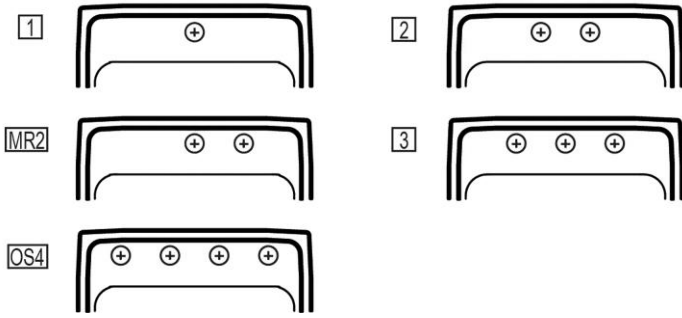

**Hole Drilling Configurations:**

1-1/2" (38mm) Diameter Faucet Holes on 4" (102mm) Centers

**Installation Profile:**

**OPTIONAL ACCESSORIES**

<b>Drain:</b>	LKVR18-CU
<b>Hardware:</b>	LK364, LK463

*In keeping with our policy of continuing product improvement, Elkay reserves the right to change product specifications without notice. Please visit [elkay.com](http://elkay.com) for the most current version of Elkay product specification sheets. This specification describes an Elkay product with design, quality, and functional benefits to the user. When making a comparison of other producers' offerings, be certain these features are not overlooked.*