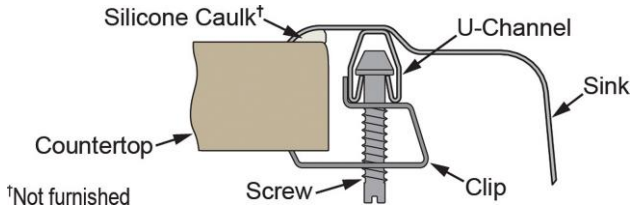

**Hole Drilling Configurations:**

1-1/2" (38mm) Diameter Faucet Holes on 4" (102mm) Centers

**Installation Profile:**

**OPTIONAL ACCESSORIES**

<b>Drain:</b>	LKVR18-CU
<b>Hardware:</b>	LK364, LK463

*In keeping with our policy of continuing product improvement, Elkay reserves the right to change product specifications without notice. Please visit [elkay.com](http://elkay.com) for the most current version of Elkay product specification sheets. This specification describes an Elkay product with design, quality, and functional benefits to the user. When making a comparison of other producers' offerings, be certain these features are not overlooked.*