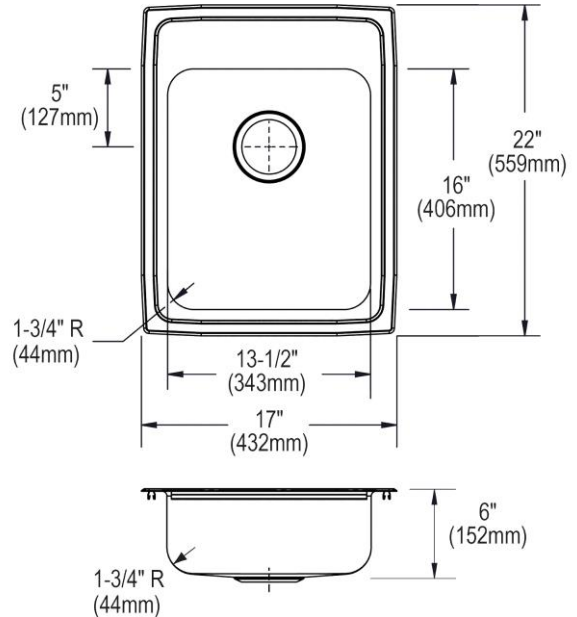

In keeping with our policy of continuing product improvement, Elkay reserves the right to change product specifications without notice. Please visit [elkay.com](#) for the most current version of Elkay product specification sheets. This specification describes an Elkay product with design, quality, and functional benefits to the user. When making a comparison of other producers' offerings, be certain these features are not overlooked.