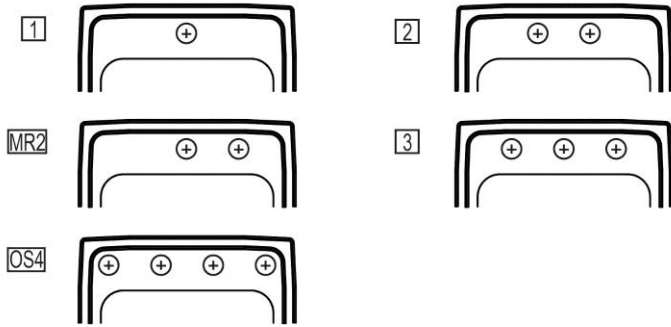

**Hole Drilling Configurations:**

1-1/2" (38mm) Diameter Faucet Holes on 4" (102mm) Centers

**Installation Profile:**

**OPTIONAL ACCESSORIES**

<b>Drain:</b>	LKVR18-CU
<b>Hardware:</b>	LK364, LK463

*In keeping with our policy of continuing product improvement, Elkay reserves the right to change product specifications without notice. Please visit [elkay.com](http://elkay.com) for the most current version of Elkay product specification sheets. This specification describes an Elkay product with design, quality, and functional benefits to the user. When making a comparison of other producers' offerings, be certain these features are not overlooked.*