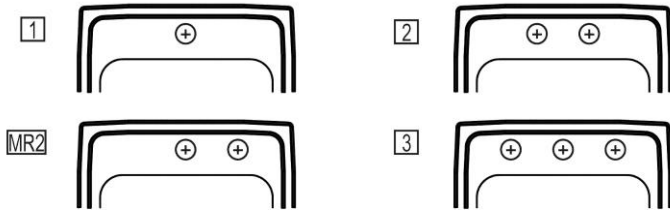

**Hole Drilling Configurations:**

1-1/2" (38mm) Diameter Faucet Holes on 4" (102mm) Centers

**Installation Profile:**

**OPTIONAL ACCESSORIES**

<b>Drain:</b>	LKVR18-CU
<b>Hardware:</b>	LK364, LK463

*In keeping with our policy of continuing product improvement, Elkay reserves the right to change product specifications without notice. Please visit [elkay.com](http://elkay.com) for the most current version of Elkay product specification sheets. This specification describes an Elkay product with design, quality, and functional benefits to the user. When making a comparison of other producers' offerings, be certain these features are not overlooked.*