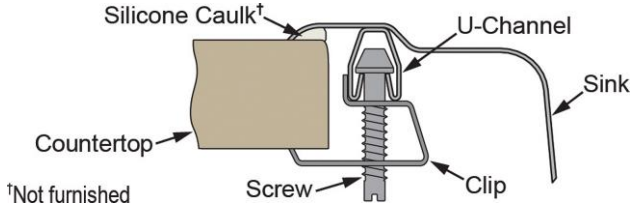

**Hole Drilling Configurations:**

1-1/2" (38mm) Diameter Faucet Holes on 4" (102mm) Centers

**Installation Profile:**

**OPTIONAL ACCESSORIES**

<b>Drain:</b>	LKVR18-CU
<b>Hardware:</b>	LK364, LK463

*In keeping with our policy of continuing product improvement, Elkay reserves the right to change product specifications without notice. Please visit [elkay.com](http://elkay.com) for the most current version of Elkay product specification sheets. This specification describes an Elkay product with design, quality, and functional benefits to the user. When making a comparison of other producers' offerings, be certain these features are not overlooked.*