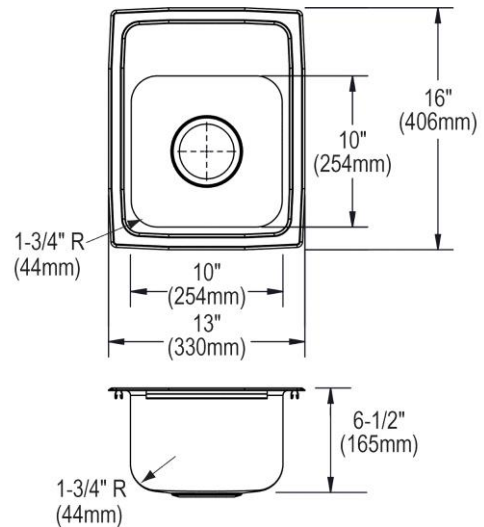

In keeping with our policy of continuing product improvement, Elkay reserves the right to change product specifications without notice. Please visit elkay.com for the most current version of Elkay product specification sheets. This specification describes an Elkay product with design, quality, and functional benefits to the user. When making a comparison of other producers' offerings, be certain these features are not overlooked.