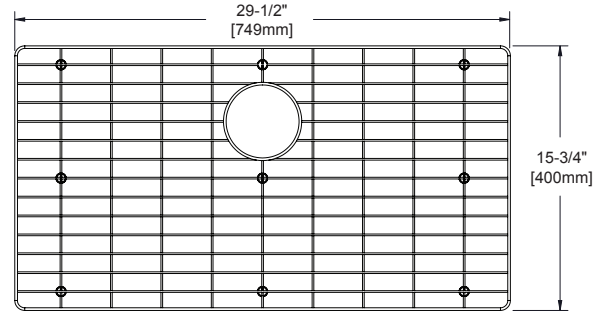

GFOBG1517SS  
Fits bowl size 14-1/2" X 17"

GFOBG1716SS  
Fits bowl size 17" X 16"

GFOBG1717SS  
Fits bowl size 17" X 17"

GFOBG2417RSS  
Fits bowl size 24" X 17"  
Replacement Left & Right  
Grids Available

GFOBG3016RSS  
Fits bowl size 30" X 16"

GFOBG3017RSS  
Fits bowl size 30" X 17"  
Replacement Left & Right  
Grids Available

CTBG0909SS  
Fits bowl size 10-1/2" X 10-3/4"

CTBG1108SS  
Fits bowl size 12-1/2" X 9-3/4"

CTOBG1315SS  
Fits bowl size 14-3/4" X 16-3/4"

CTOBG1515SS  
Fits bowl size 16" X 16-3/4"

CTOBG2115SS  
Fits bowl size 22-1/2" X 16-3/4"

CTOBG2915SS  
Fits bowl size 30-1/2" X 16-3/4"