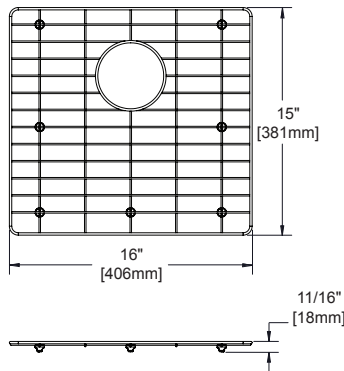

### FEATURES

- Nickel-bearing stainless steel
- Bright finish
- Gray feet
- Designed to fit specific sink bowl geometry
- Dishwasher safe

GFOBG1216SS  
Fits bowl size 12" X 16"

GFOBG1217SS  
Fits bowl size 12" X 17"

GFOBG1517SS  
Fits bowl size 14-1/2" X 17"

GFOBG1716SS  
Fits bowl size 17" X 16"

GFOBG1717SS  
Fits bowl size 17" X 17"

GFOBG2417RSS  
Fits bowl size 24" X 17"  
Replacement Left & Right  
Grids Available

GFOBG3016RSS  
Fits bowl size 30" X 16"

GFOBG3017RSS  
Fits bowl size 30" X 17"  
Replacement Left & Right  
Grids Available

CTBG0909SS  
Fits bowl size 10-1/2" X 10-3/4"

CTBG1108SS  
Fits bowl size 12-1/2" X 9-3/4"

CTOBG1315SS  
Fits bowl size 14-3/4" X 16-3/4"

CTOBG1515SS  
Fits bowl size 16" X 16-3/4"

CTOBG2115SS  
Fits bowl size 22-1/2" X 16-3/4"

CTOBG2915SS  
Fits bowl size 30-1/2" X 16-3/4"