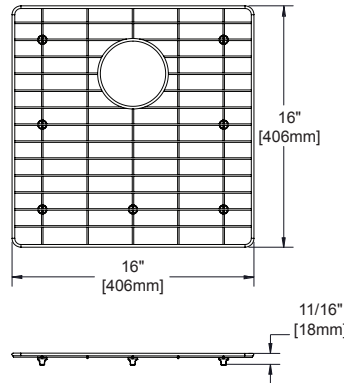

### FEATURES

- Nickel-bearing stainless steel
- Bright finish
- Gray feet
- Designed to fit specific sink bowl geometry
- Dishwasher safe

GFOBG1216SS  
Fits bowl size 12" X 16"

GFOBG1217SS  
Fits bowl size 12" X 17"

GFOBG1517SS  
Fits bowl size 14-1/2" X 17"

GFOBG1716SS  
Fits bowl size 17" X 16"

GFOBG1717SS  
Fits bowl size 17" X 17"

GFOBG2417RSS  
Fits bowl size 24" X 17"  
Replacement Left & Right  
Grids Available

GFOBG3016RSS  
Fits bowl size 30" X 16"

GFOBG3017RSS  
Fits bowl size 30" X 17"  
Replacement Left & Right  
Grids Available

CTBG0909SS  
Fits bowl size 10-1/2" X 10-3/4"

CTBG1108SS  
Fits bowl size 12-1/2" X 9-3/4"

CTOBG1315SS  
Fits bowl size 14-3/4" X 16-3/4"

CTOBG1515SS  
Fits bowl size 16" X 16-3/4"

CTOBG2115SS  
Fits bowl size 22-1/2" X 16-3/4"

CTOBG2915SS  
Fits bowl size 30-1/2" X 16-3/4"