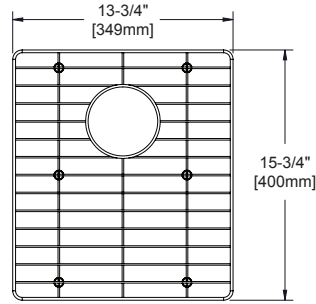

GFOBG1517SS  
Fits bowl size 14-1/2" X 17"

GFOBG1716SS  
Fits bowl size 17" X 16"

GFOBG1717SS  
Fits bowl size 17" X 17"

GFOBG2417RSS  
Fits bowl size 24" X 17"  
Replacement Left & Right  
Grids Available

GFOBG3016RSS  
Fits bowl size 30" X 16"

GFOBG3017RSS  
Fits bowl size 30" X 17"  
Replacement Left & Right  
Grids Available

CTBG0909SS  
Fits bowl size 10-1/2" X 10-3/4"

CTBG1108SS  
Fits bowl size 12-1/2" X 9-3/4"

CTOBG1315SS  
Fits bowl size 14-3/4" X 16-3/4"

CTOBG1515SS  
Fits bowl size 16" X 16-3/4"

CTOBG2115SS  
Fits bowl size 22-1/2" X 16-3/4"

CTOBG2915SS  
Fits bowl size 30-1/2" X 16-3/4"