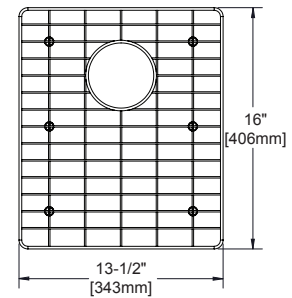

### FEATURES

- Nickel-bearing stainless steel
- Bright finish
- Gray feet
- Designed to fit specific sink bowl geometry
- Dishwasher safe

GFOBG1216SS  
Fits bowl size 12" X 16"

GFOBG1217SS  
Fits bowl size 12" X 17"

GFOBG1517SS  
Fits bowl size 14-1/2" X 17"

GFOBG1716SS  
Fits bowl size 17" X 16"

GFOBG1717SS  
Fits bowl size 17" X 17"

GFOBG2417RSS  
Fits bowl size 24" X 17"  
Replacement Left & Right  
Grids Available

GFOBG3016RSS  
Fits bowl size 30" X 16"

GFOBG3017RSS  
Fits bowl size 30" X 17"  
Replacement Left & Right  
Grids Available

CTBG0909SS  
Fits bowl size 10-1/2" X 10-3/4"

CTBG1108SS  
Fits bowl size 12-1/2" X 9-3/4"

CTOBG1315SS  
Fits bowl size 14-3/4" X 16-3/4"

CTOBG1515SS  
Fits bowl size 16" X 16-3/4"

CTOBG2115SS  
Fits bowl size 22-1/2" X 16-3/4"

CTOBG2915SS  
Fits bowl size 30-1/2" X 16-3/4"