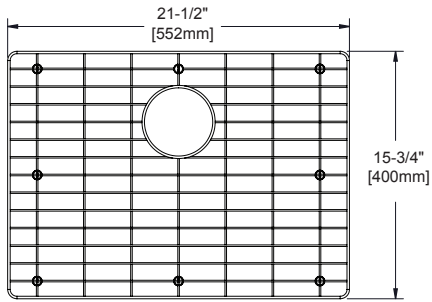

GFOBG1517SS  
Fits bowl size 14-1/2" X 17"

GFOBG1716SS  
Fits bowl size 17" X 16"

GFOBG1717SS  
Fits bowl size 17" X 17"

GFOBG2417RSS  
Fits bowl size 24" X 17"  
Replacement Left & Right  
Grids Available

GFOBG3016RSS  
Fits bowl size 30" X 16"

GFOBG3017RSS  
Fits bowl size 30" X 17"  
Replacement Left & Right  
Grids Available

CTBG0909SS  
Fits bowl size 10-1/2" X 10-3/4"

CTBG1108SS  
Fits bowl size 12-1/2" X 9-3/4"

CTOBG1315SS  
Fits bowl size 14-3/4" X 16-3/4"

CTOBG1515SS  
Fits bowl size 16" X 16-3/4"

CTOBG2115SS  
Fits bowl size 22-1/2" X 16-3/4"

CTOBG2915SS  
Fits bowl size 30-1/2" X 16-3/4"