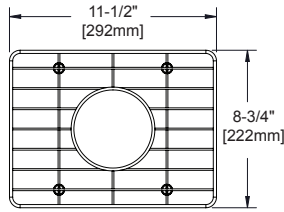

GFOBG1517SS  
Fits bowl size 14-1/2" X 17"

GFOBG1716SS  
Fits bowl size 17" X 16"

GFOBG1717SS  
Fits bowl size 17" X 17"

GFOBG2417RSS  
Fits bowl size 24" X 17"  
Replacement Left & Right  
Grids Available

GFOBG3016RSS  
Fits bowl size 30" X 16"

GFOBG3017RSS  
Fits bowl size 30" X 17"  
Replacement Left & Right  
Grids Available

CTBG0909SS  
Fits bowl size 10-1/2" X 10-3/4"

CTBG1108SS  
Fits bowl size 12-1/2" X 9-3/4"