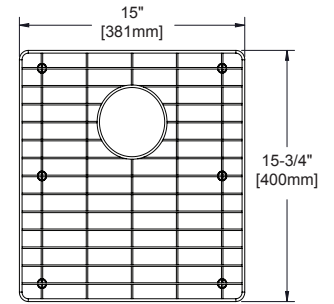

GFOBG1517SS  
Fits bowl size 14-1/2" X 17"

GFOBG1716SS  
Fits bowl size 17" X 16"

GFOBG1717SS  
Fits bowl size 17" X 17"

GFOBG2417RSS  
Fits bowl size 24" X 17"  
Replacement Left & Right  
Grids Available

GFOBG3016RSS  
Fits bowl size 30" X 16"

GFOBG3017RSS  
Fits bowl size 30" X 17"  
Replacement Left & Right  
Grids Available

CTBG0909SS  
Fits bowl size 10-1/2" X 10-3/4"

CTBG1108SS  
Fits bowl size 12-1/2" X 9-3/4"

CTOBG1315SS  
Fits bowl size 14-3/4" X 16-3/4"

CTOBG1515SS  
Fits bowl size 16" X 16-3/4"

CTOBG2115SS  
Fits bowl size 22-1/2" X 16-3/4"

CTOBG2915SS  
Fits bowl size 30-1/2" X 16-3/4"