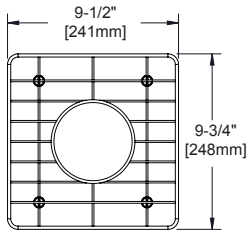

GFOBG1517SS  
Fits bowl size 14-1/2" X 17"

GFOBG1716SS  
Fits bowl size 17" X 16"

GFOBG1717SS  
Fits bowl size 17" X 17"

GFOBG2417RSS  
Fits bowl size 24" X 17"  
Replacement Left & Right  
Grids Available

GFOBG3016RSS  
Fits bowl size 30" X 16"

GFOBG3017RSS  
Fits bowl size 30" X 17"  
Replacement Left & Right  
Grids Available

CTBG0909SS  
Fits bowl size 10-1/2" X 10-3/4"

CTBG1108SS  
Fits bowl size 12-1/2" X 9-3/4"