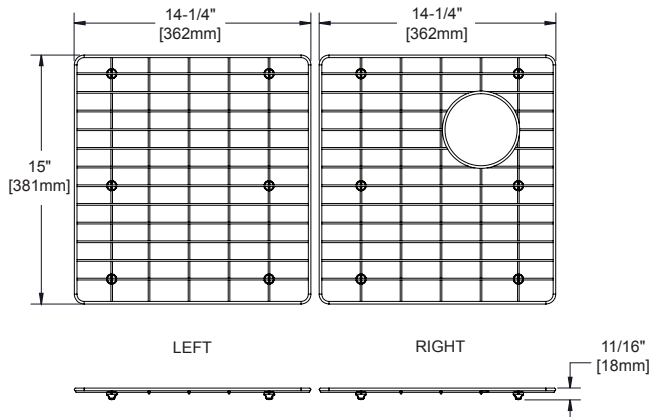

### FEATURES

- Nickel-bearing stainless steel
- Bright finish
- Gray feet
- Designed to fit specific sink bowl geometry
- Dishwasher safe

GFOBG1216SS  
Fits bowl size 12" X 16"

GFOBG1217SS  
Fits bowl size 12" X 17"

GFOBG1517SS  
Fits bowl size 14-1/2" X 17"

GFOBG1716SS  
Fits bowl size 17" X 16"

GFOBG1717SS  
Fits bowl size 17" X 17"

GFOBG2417RSS  
Fits bowl size 24" X 17"  
Replacement Left & Right  
Grids Available

GFOBG3016RSS  
Fits bowl size 30" X 16"

GFOBG3017RSS  
Fits bowl size 30" X 17"  
Replacement Left & Right  
Grids Available

CTBG0909SS  
Fits bowl size 10-1/2" X 10-3/4"

CTBG1108SS  
Fits bowl size 12-1/2" X 9-3/4"

CTOBG1315SS  
Fits bowl size 14-3/4" X 16-3/4"

CTOBG1515SS  
Fits bowl size 16" X 16-3/4"

CTOBG2115SS  
Fits bowl size 22-1/2" X 16-3/4"

CTOBG2915SS  
Fits bowl size 30-1/2" X 16-3/4"