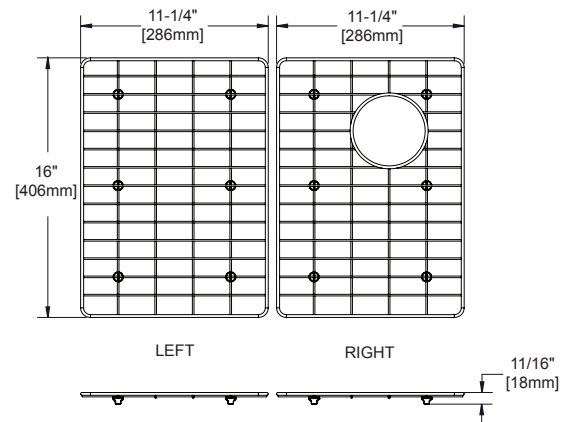

### FEATURES

- Nickel-bearing stainless steel
- Bright finish
- Gray feet
- Designed to fit specific sink bowl geometry
- Dishwasher safe

GFOBG1216SS  
Fits bowl size 12" X 16"

GFOBG1217SS  
Fits bowl size 12" X 17"

GFOBG1517SS  
Fits bowl size 14-1/2" X 17"

GFOBG1716SS  
Fits bowl size 17" X 16"

GFOBG1717SS  
Fits bowl size 17" X 17"

GFOBG2417RSS  
Fits bowl size 24" X 17"  
Replacement Left & Right  
Grids Available

GFOBG3016RSS  
Fits bowl size 30" X 16"

GFOBG3017RSS  
Fits bowl size 30" X 17"  
Replacement Left & Right  
Grids Available

CTBG0909SS  
Fits bowl size 10-1/2" X 10-3/4"

CTBG1108SS  
Fits bowl size 12-1/2" X 9-3/4"

CTOBG1315SS  
Fits bowl size 14-3/4" X 16-3/4"

CTOBG1515SS  
Fits bowl size 16" X 16-3/4"

CTOBG2115SS  
Fits bowl size 22-1/2" X 16-3/4"

CTOBG2915SS  
Fits bowl size 30-1/2" X 16-3/4"