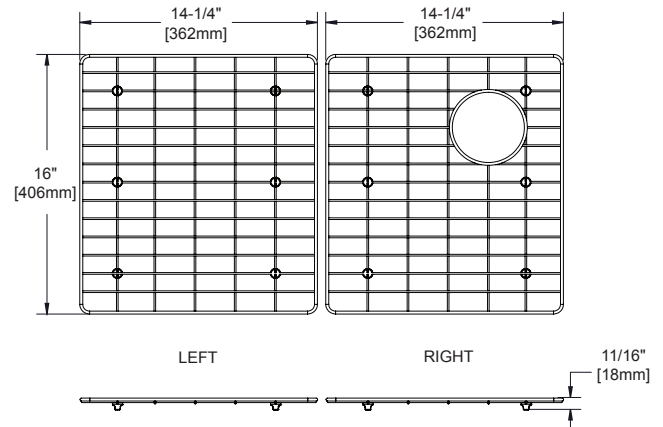

### FEATURES

- Nickel-bearing stainless steel
- Bright finish
- Gray feet
- Designed to fit specific sink bowl geometry
- Dishwasher safe

GFOBG1216SS  
Fits bowl size 12" X 16"

GFOBG1217SS  
Fits bowl size 12" X 17"

GFOBG1517SS  
Fits bowl size 14-1/2" X 17"

GFOBG1716SS  
Fits bowl size 17" X 16"

GFOBG1717SS  
Fits bowl size 17" X 17"

GFOBG2417RSS  
Fits bowl size 24" X 17"  
Replacement Left & Right  
Grids Available

GFOBG3016RSS  
Fits bowl size 30" X 16"

GFOBG3017RSS  
Fits bowl size 30" X 17"  
Replacement Left & Right  
Grids Available

CTBG0909SS  
Fits bowl size 10-1/2" X 10-3/4"

CTBG1108SS  
Fits bowl size 12-1/2" X 9-3/4"

CTOBG1315SS  
Fits bowl size 14-3/4" X 16-3/4"

CTOBG1515SS  
Fits bowl size 16" X 16-3/4"

CTOBG2115SS  
Fits bowl size 22-1/2" X 16-3/4"

CTOBG2915SS  
Fits bowl size 30-1/2" X 16-3/4"