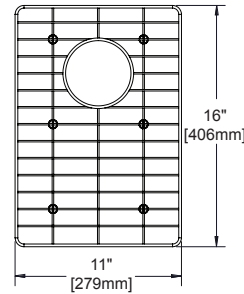

### FEATURES

- Nickel-bearing stainless steel
- Bright finish
- Gray feet
- Designed to fit specific sink bowl geometry
- Dishwasher safe

GFOBG1216SS  
Fits bowl size 12" X 16"

GFOBG1217SS  
Fits bowl size 12" X 17"

GFOBG1517SS  
Fits bowl size 14-1/2" X 17"

GFOBG1716SS  
Fits bowl size 17" X 16"

GFOBG1717SS  
Fits bowl size 17" X 17"

GFOBG2417RSS  
Fits bowl size 24" X 17"  
Replacement Left & Right  
Grids Available

GFOBG3016RSS  
Fits bowl size 30" X 16"

GFOBG3017RSS  
Fits bowl size 30" X 17"  
Replacement Left & Right  
Grids Available

CTBG0909SS  
Fits bowl size 10-1/2" X 10-3/4"

CTBG1108SS  
Fits bowl size 12-1/2" X 9-3/4"

CTOBG1315SS  
Fits bowl size 14-3/4" X 16-3/4"

CTOBG1515SS  
Fits bowl size 16" X 16-3/4"

CTOBG2115SS  
Fits bowl size 22-1/2" X 16-3/4"

CTOBG2915SS  
Fits bowl size 30-1/2" X 16-3/4"