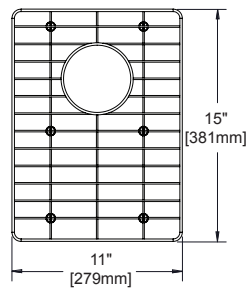

### FEATURES

- Nickel-bearing stainless steel
- Bright finish
- Gray feet
- Designed to fit specific sink bowl geometry
- Dishwasher safe

GFOBG1216SS  
Fits bowl size 12" X 16"

GFOBG1217SS  
Fits bowl size 12" X 17"

GFOBG1517SS  
Fits bowl size 14-1/2" X 17"

GFOBG1716SS  
Fits bowl size 17" X 16"

GFOBG1717SS  
Fits bowl size 17" X 17"

GFOBG2417RSS  
Fits bowl size 24" X 17"  
Replacement Left & Right  
Grids Available

GFOBG3016RSS  
Fits bowl size 30" X 16"

GFOBG3017RSS  
Fits bowl size 30" X 17"  
Replacement Left & Right  
Grids Available

CTBG0909SS  
Fits bowl size 10-1/2" X 10-3/4"

CTBG1108SS  
Fits bowl size 12-1/2" X 9-3/4"

CTOBG1315SS  
Fits bowl size 14-3/4" X 16-3/4"

CTOBG1515SS  
Fits bowl size 16" X 16-3/4"

CTOBG2115SS  
Fits bowl size 22-1/2" X 16-3/4"

CTOBG2915SS  
Fits bowl size 30-1/2" X 16-3/4"